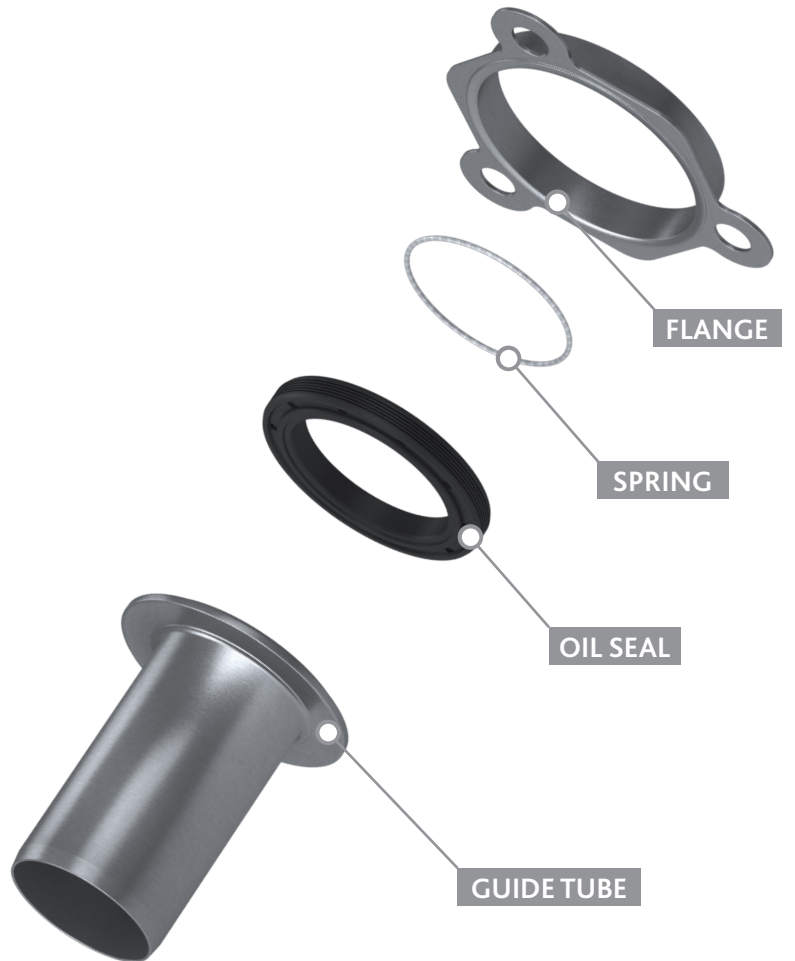

Guide Tube oil seals have a very important function in a manual gearbox. Its roles are to avoid any leakage of oil from the gearbox to the clutch bell and to make the clutch bearing work properly and in a smooth way.

KEEP IT DRY

Clutch systems are known as a “dry” system and even the smallest leak of oil in the area might damage its capacity to transmit motion from the engine to the gearbox. Also, the metal part of the Guide Tube oil seal, is deputy to ensure the clutch bearing travel, granting it smooth axial movement that avoids many malfunctions related to vibration or travel of the clutch pedal.

Due to this, checking the conditions and changing the Guide Tube oil seal during the clutch maintenance is fundamental in order to avoid further damage. If traces of wear are appearing on the metal part of the Guide Tube, if a leakage appears in the clutch bell, then the Guide Tube oil seal needs to be changed.

WHY CHOOSE CORTECO

- ▶ **14** clutch guide tubes in range
- ▶ **54** OE correspondances
- ▶ **2.112** applications

QUALITY FROM EVERY SIDE

CLUTCH GUIDE TUBE REAR VIEW

CLUTCH GUIDE TUBE SECTION VIEW

CLUTCH GUIDE TUBE EXPLODED VIEW