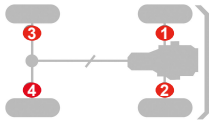

Suspension | Federbein | Suspension | Sospensione							
1.5 12V	G4EK	12/96 - 09/00					
1.6 16V	G4GR	11/95 - 09/00		3	80001939		55310-2D000...
1.6 i	G4GR	11/95 - 09/00		4	80001941		55320-2D000...
1.8 16V	G4GM	11/95 - 09/00		1/2		80001942	54610-2D000...
1.9 D	DJY	03/98 - 09/00					
2.0 16V	G4GF	08/96 - 09/00					

HYUNDAI - Lantra II Wagon 11/95 - 10/00