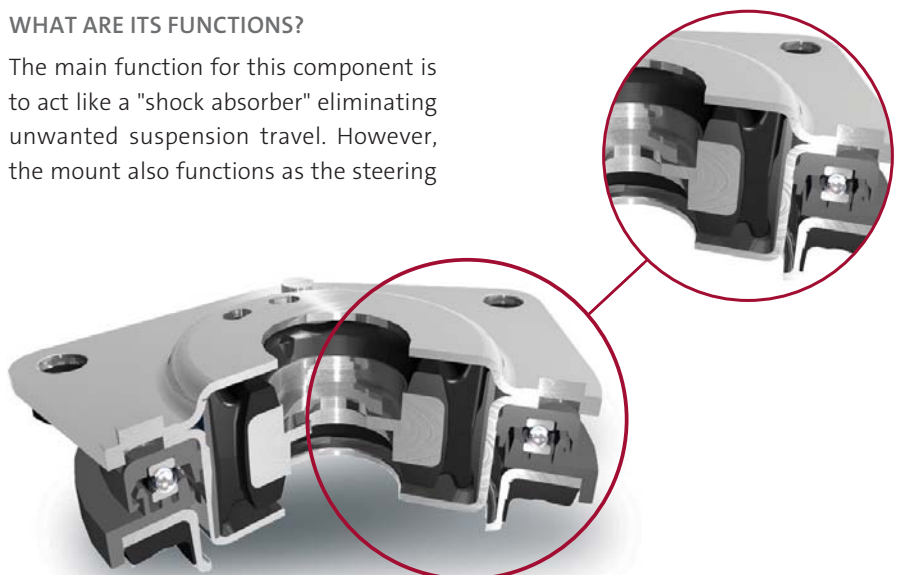

WHAT ARE ITS FUNCTIONS?

The main function for this component is to act like a "shock absorber" eliminating unwanted suspension travel. However, the mount also functions as the steering

Example suspension strut mount - front