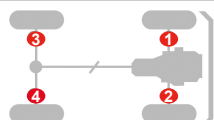

BMW - 5-Series Touring (E34) 11/91 - 01/97

Suspension | Federbein | Suspension | Sospensione		
518 g	M43 B18 (184E2) 11/95 - 06/96	
518 i	M43 B18 (184E2) 03/93 - 01/97	
520 i	M50 B20 (206S1), M50 B20 (206S2) 11/91 - 01/97	
		Suspension: S-FW
525 i	M50 B25 (256S1), M50 B25 (256S2) 11/91 - 01/97	
525 ix	M50 B25 (256S1), M50 B25 (256S2) 02/92 - 01/97