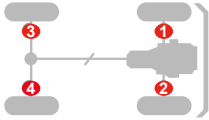

CHEVROLET - Matiz 03/05 -

Suspension | Federbein | Suspension | Sospensione

0.8	F8CV	03/05				49417211	
0.8 LPG	F8CV	03/05		1/2			
1.0	B10S, B10S1, LA2	03/05					
1.0 LPG	B10S1	03/05					

CHEVROLET - Nubira 01/05 - 12/11