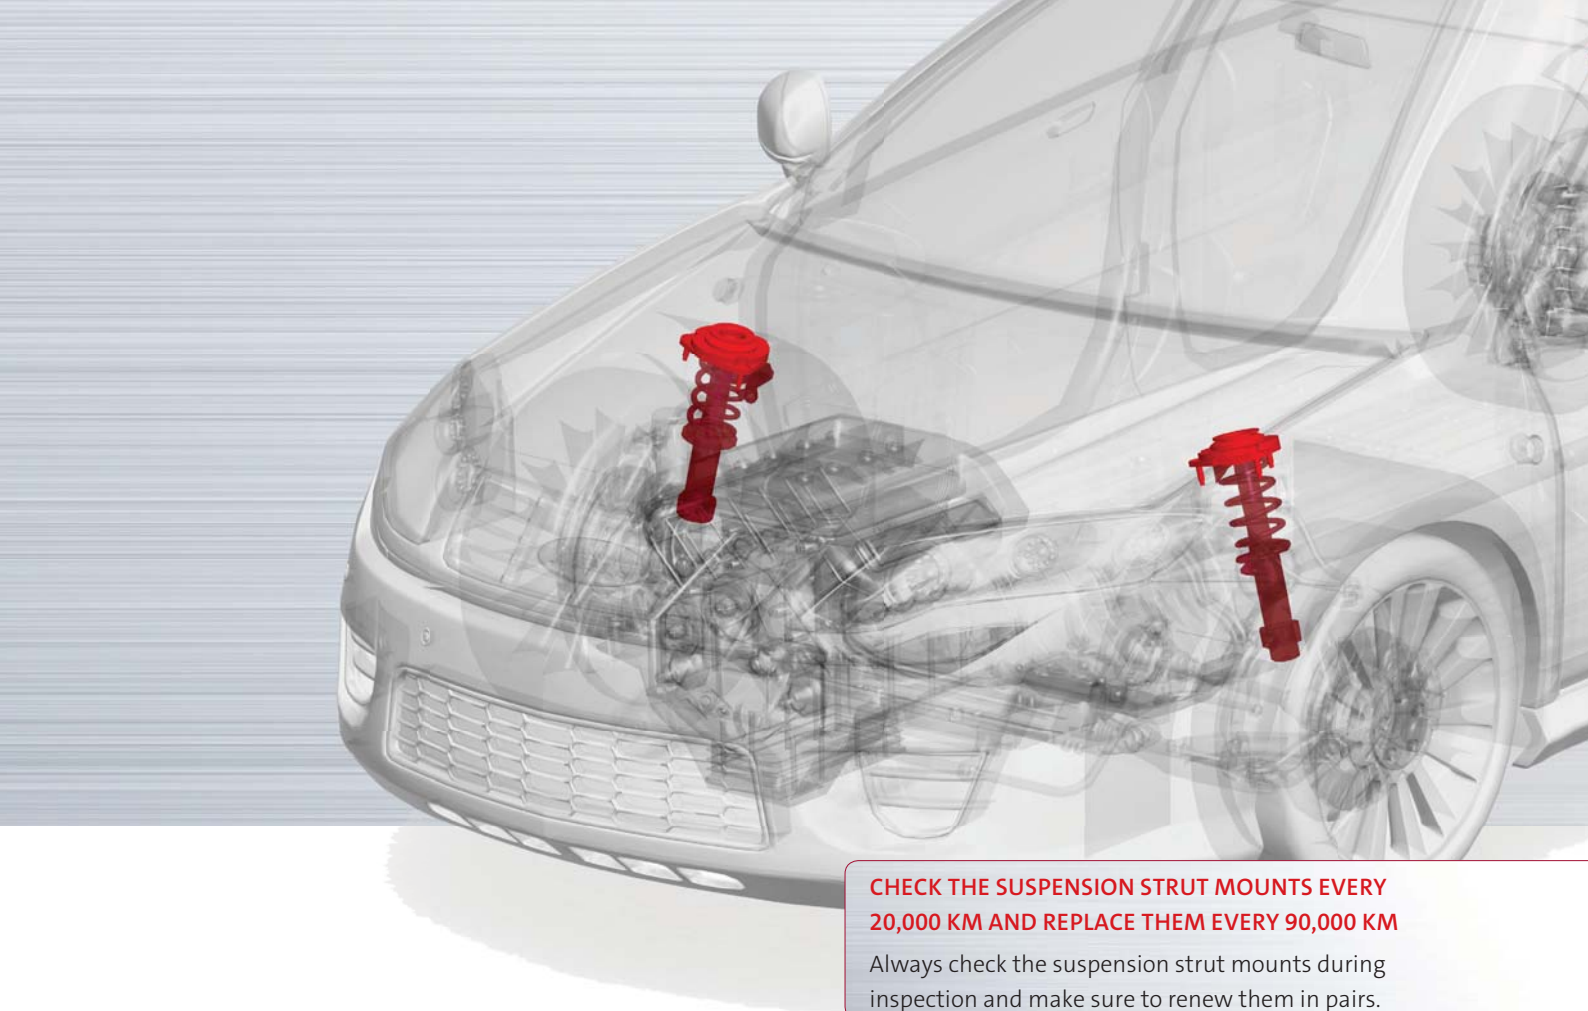

CHECK THE SUSPENSION STRUT MOUNTS EVERY 20,000 KM AND REPLACE THEM EVERY 90,000 KM

Always check the suspension strut mounts during inspection and make sure to renew them in pairs.