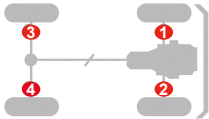

CHEVROLET - Optra 08/03 - 12/08

Suspension | Federbein | Suspension | Sospensione

1.6	F16D3, LXT	08/03 - 12/08		1/2	49363553		96549921
				3/4	49363551		96457360
1.6	F16D3	06/06 - 12/08		1/2	49363553		96549921
1.8	T18SED	08/03 - 12/08		1/2	49363553		96549921
				3/4	49363551		96457360