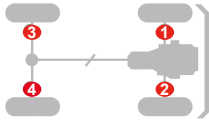

OE

TOYOTA - Avensis I Station Wagon 09/97 - 02/03