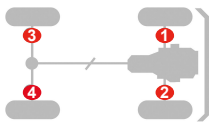

Suspension | Federbein | Suspension | Sospensione							
1.5 12V	G4EK	04/97 - 10/00					
1.6 16V	G4GR	02/96 - 10/00		3	80001939		55310-2D000...
1.6 i	G4GR	02/96 - 10/00		4	80001941		55320-2D000...
1.8 16V	G4GM	02/96 - 10/00		1/2		80001942	54610-2D000...
1.9 D	DJY	03/98 - 10/00					
2.0	G4JP	04/97 - 05/00					
2.0 16V	G4GF	11/95 - 10/00					

HYUNDAI - Matrix 06/01 - 08/10