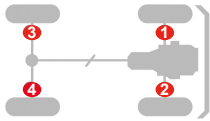

HYUNDAI - Accent 10/94 - 12/06

Suspension | Federbein | Suspension | Sospensione

1.3	G4EH	10/94 - 01/00		3/4	80001936		55311-22000...
1.3	G4EA	01/00 - 11/05		1/2		80001605	54610-25000
				3/4	80001936		55311-22000...
			→ 03/00 →	3/4	80005211		5531125000
1.3	G4EH	08/02 - 11/05		1/2		80001605	54610-25000
				3/4	80001936		55311-22000...
				3/4	80005211		5531125000
1.3 i 12V	G4EH	10/94 - 01/00		3/4	80001936		55311-22000...
1.4	G4FA, G4LC	11/10		1/2	49361103		546111J000
1.4 CRDi	D4FC	11/10					
1.5	G4EK, G4FK	09/99 - 12/06	→ 03/00 →	3/4	80005211		5531125000
1.5	G4EB	01/00 - 11/05		1/2		80001605	54610-25000
				3/4	80001936		55311-22000...
			→ 03/00 →	3/4	80005211		5531125000
1.5	G4EC-G	09/00 - 11/05		1/2		80001605	54610-25000
1.5 CRDi	D3EA	01/02 - 11/05		3/4	80001936		55311-22000...
				3/4	80005211		5531125000
1.5 i 12V	G4EK	10/94 - 01/00		3/4	80001936		55311-22000...
1.5 i 16V	G4ER	10/95 - 01/00					
1.6	G4ED-G	12/02 - 11/05		1/2		80001605	54610-25000
				3/4	80001936		55311-22000...
				3/4	80005211		5531125000
1.6	G4FC	11/10		1/2	49361103		546111J000
1.6 CRDi	D4FB	11/10 - 12/15					
1.6 GDI	G4FD	09/11