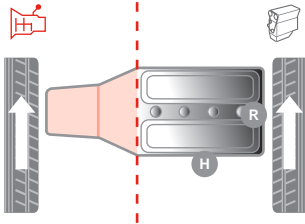

CORTECO

OE

HONDA - Civic VIII 09/05 -

Engine Mount | Motorlager | Support moteurs | Supporti motore

1.6	R16A1	09/05	5-AUT	4	R	49388354	50880 SNA A81
1.8	R18A1, R18A2	09/05 - 02/12	5-AUT	4	H	49388355	50890 SNA A81
1.8 EXS Flex	R18A1	11/06