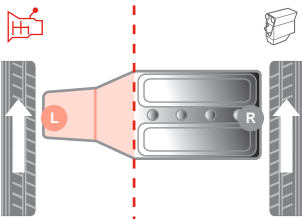

FORD - Mondeo IV / Turnier 03/07 - 01/15

Engine Mount | Motorlager | Support moteurs | Supporti motore

2.0	AOBA, AOBC, TBBA	03/07 - 01/15	MAN/AUT		R	80004589	6G91 6F012 CF...
2.0 Flexifuel	TBBA, TBBA	03/09 - 01/15					
2.0 LPG	TBBA	07/09 - 01/15					
2.0 TDCi	AZBA, AZBC, KLBA, LPBA, QXBA, QXBB, TXBA, TXBB, TYBA, UFBA, UFBB, UKBA, UKBB	03/07 - 01/15	MAN/AUT	→ 04/11	R	80004575	6G91 6F012 EE...
			MAN/AUT				
2.2 TDCi	KNBA	07/10 - 01/15	6-MAN		R	80004654	8G91 6F012 AB...

Gearbox Mount | Getriebelager | Support boîte de vitesses | Supporti cambio

1.6 EcoBoost	JTBA, JTBB	11/10 - 01/15	MAN/AUT		L + O	49387371	6G91 7M121 AC...
1.6 Ti	KGBA, PNBA, RHBA	03/07 - 01/15