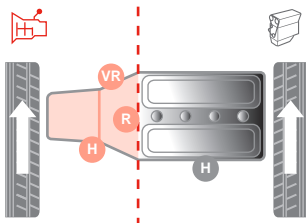

FORD - Puma 03/97 - 06/02

Engine Mount | Motorlager | Support moteurs | Supporti motore

1.6 16V	L1W	08/00 - 06/02	MAN/AUT	→ 12/01	H	80001345	XS61 6P082 AA...

Gearbox Mount | Getriebelager | Support boîte de vitesses | Supporti cambio

1.4 16V	FHD, FHF	11/97 - 10/00	MAN/AUT	→ 06/99	VR	80000253	96FB 7M121 AJ...
			MAN/AUT	→ 04/99 →	H	80001379	XS61 6P082 CA...
			MAN/AUT		R	80001316	XS61 6038 EA...
1.6 16V	L1W	08/00 - 06/02	MAN/AUT	→ 12/01	R	80001316	XS61 6038 EA...
1.7 16V	MHA, MHB	03/97 - 06/02	MAN/AUT	→ 06/99	VR	80000253	96FB 7M121 AJ...
			MAN/AUT	→ 06/97 → 12/01	R	80001316	XS61 6038 EA...