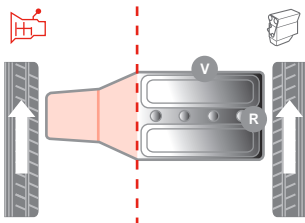

HONDA - CR-V II 09/01 - 09/06

Engine Mount | Motorlager | Support moteurs | Supporti motore

2.0	K20A4	09/01 - 09/06	4-AUT		V	49386477	50840-S7C-980
			MAN/AUT		R	49390257	50821 S9A 023
2.4	K24A1	09/01 - 12/05					
2.4 Vtec 4WD	K24A1	09/01 - 09/06	MAN/AUT		R	49390257	50821 S9A 023