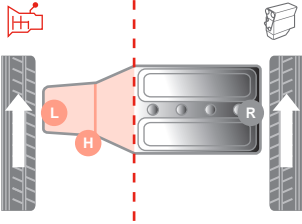

OE

MINI - Countryman 01/10 - 10/16

Engine Mount | Motorlager | Support moteurs | Supporti motore

Cooper	N16 B16 A	01/10 - 10/16	MAN/AUT		R	49356077	22 11 6 778 645...
Cooper ALL4	N16 B16 A	11/12 - 09/16					
Cooper ALL4	N18 B16 A	11/12 - 10/16	MAN/AUT		R	49356079	22 11 6 782 374...
Cooper D	N47 C16 A	01/10 - 10/16	MAN/AUT		R	49356091	22 11 6 779 805
			MAN/AUT		R	49356079	22 11 6 782 374...
Cooper D ALL4	N47 C16 A	01/10 - 09/16	MAN/AUT		R	49356091	22 11 6 779 805
Cooper D ALL4	N47 C20 A	07/10 - 09/16					
Cooper S	N18 B16 A	01/10 - 10/16	MAN/AUT		R	49356079	22 11 6 782 374...
Cooper S ALL4	N14 B16 A, N18 B16 A	01/10 - 10/16					
John Cooper Works ALL4	N18 B16 C	09/12 - 09/16					
One	N16 B16 A	01/10 - 09/16	MAN/AUT		R	49356077	22 11 6 778 645...
One D	N47 C16 A	01/10 - 10/16	MAN/AUT		R	49356091	22 11 6 779 805

Gearbox Mount | Getriebelager | Support boîte de vitesses | Supporti cambio

Cooper	N16 B16 A	01/10 - 10/16	MAN/AUT		H	80004984	
Cooper	N16 B16 A	01/10 - 10/16	MAN/AUT		L	80001882	22 31 6 784 357...
			MAN/AUT		H	80004984	
Cooper D	N47 C16 A	01/10 - 10/16	MAN/AUT		H	80004984	
Cooper D ALL4	N47 C16 A, N47 C20 A	01/10 - 09/16	MAN/AUT		H	80004986	
Cooper S	N18 B16 A	01/10 - 10/16	MAN/AUT		L	80001882	22 31 6 784 357...
			MAN/AUT		H	80004984	
Cooper S ALL4	N14 B16 A, N18 B16 A	01/10 - 10/16	MAN/AUT		L	80001882	22 31 6 784 357...
			MAN/AUT		H	80004986	
Cooper S ALL4	N18 B16 A	01/10 - 10/16	MAN/AUT		H	80004986	
Cooper SD	N47 C20 A	01/10 - 10/16	MAN/AUT		H	80004984	
Cooper SD ALL4	N47 C20 A	01/10 - 09/16	MAN/AUT		H	80004986	
John Cooper Works ALL4	N18 B16 A	04/11 - 10/16					
One	N16 B16 A	01/10 - 09/16	MAN/AUT		L	80001882	22 31 6 784 357...
			MAN/AUT		H	80004984	
One D	N47 C16 A	01/10 - 10/16	MAN/AUT		H	80004984