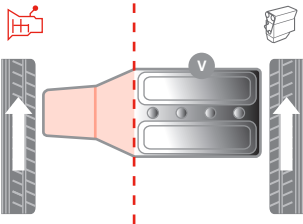

CORTECO

OE

TOYOTA - Fortuner 06/04 - 05/15

Engine Mount | Motorlager | Support moteurs | Supporti motore

2.5 D-4D 4WD	2KD-FTV	01/09 - 05/15	MAN/AUT		Left and right	49390307	12361-30080...
3.0 D	1KD-FTV	01/05 - 05/15					
3.0 D 4WD	1KD-FTV	06/04 - 05/15					

TOYOTA - Hilux Pick-up 11/04 -

Engine Mount | Motorlager | Support moteurs | Supporti motore

2.5 D-4D	2KD-FTV	10/05	MAN/AUT		Left and right	49390307	12361-30080...
2.5 D-4D 4WD	2KD-FTV	11/04					
2.5 D 4WD	2KD-FTV	10/05					
3.0 D	1KD-FTV	11/04					
3.0 D-4D 4WD	1KD-FTV	12/07					
3.0 D 4WD	1KD-FTV	08/05					

TOYOTA - Hilux Pritsche/Fahrgestell 02/05 -

Engine Mount | Motorlager | Support moteurs | Supporti motore

3.0 D 4WD		02/05	MAN/AUT		Left and right	49390307	12361-30080...

TOYOTA - Rav 4 II 05/01 - 11/05

Engine Mount | Motorlager | Support moteurs | Supporti motore

2.0 D 4WD	1CD-FTV	05/01 - 11/05	MAN		V	49368619	12361-22080...