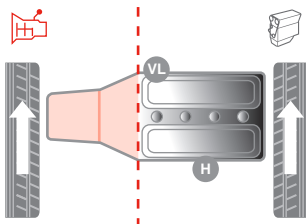

HONDA - Jazz II 03/02 - 12/08

Engine Mount | Motorlager | Support moteurs | Supporti motore

1.2 i-DSi	L12A1, L12A4	03/02 - 07/08	5-MAN CVT-AUT	VL H	49386470 49386471	50840-SAA-003 50810-SEL-T81
1.3	L13A1	03/02 - 07/08				
1.3 iDSi	L13A1	03/02 - 09/07				
1.4	L13A1	12/06 - 10/08				
1.4 iDSi	L13A6	12/06 - 10/08				
1.4 LX Flex		12/06 - 10/08				
1.5	L15A, L15A1	04/02 - 07/08				
1.5 EX	L15A, L15A1	02/05 - 12/08				
1.5 FF	L15A1	03/02 - 09/07				
1.5 i-DSi	L15A2	10/04 - 07/08