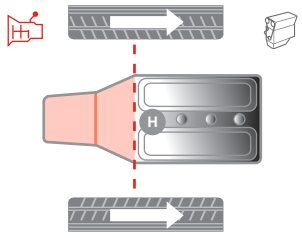

MITSUBISHI - L 200 11/86 - 10/96

Engine Mount | Motorlager | Support moteurs | Supporti motore

2.4 4WD	4G64 (8V)	11/86 - 05/92	MAN/AUT		H	49368387	MB581845
2.5 D	4D56 (8V)	11/86 - 10/96	MAN/AUT		H	49368400	MB007023
2.5 D 4WD	4D56 (8V)	12/87 - 05/93	MAN/AUT		H	49368400	MB007023
			MAN/AUT	→ 11/92 →	H	49368387	MB581845
			MAN/AUT		H	49368400	MB007023
2.5 TD 4WD	4D56 T	11/92 - 08/96	MAN/AUT	BM: CUNTJL6, GJENTUL6 / BM: JUNTSL6, CNTJQL6 / BM: JNTJQL6, JUNTJR / BM: GJENTUR	H	49368387	MB581845
3.0	6G72 (SOHC 12V)	06/92 - 08/96	MAN/AUT		H	49368400	MB007023
3.0 4WD	6G72 (SOHC 12V)	11/86 - 05/92	MAN/AUT		H	49368387	MB581845