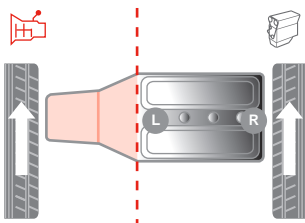

HYUNDAI - i30 10/07 - 11/11

Engine Mount | Motorlager | Support moteurs | Supporti motore

1.4	G4FA	10/07 - 11/11	MAN/AUT	OE Nr: 218302H010	L	49359093	218302H010
1.6	G4FC	10/07 - 11/11	MAN/AUT		R	49359173	218102H000