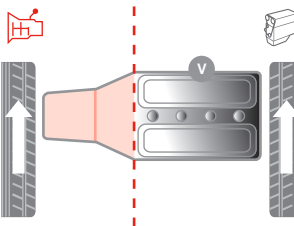

TOYOTA - Avensis I 09/97 - 02/03

Engine Mount | Motorlager | Support moteurs | Supporti motore

1.6	4A-FE	09/97 - 10/00	MAN/AUT		V	80004213	12351-02020
1.6 VVT-i	3ZZ-FE	10/00 - 02/03					
1.8	7A-FE	09/97 - 10/00					
1.8 VVT-i	1ZZ-FE	10/00 - 02/03					
2.0	3S-FE	09/97 - 10/00					
2.0 D-4D	1CD-FTV	10/99 - 02/03					
2.0 TD	2C-TE	09/97 - 02/03					
2.0 VVT-i	1AZ-FSE	10/00 - 02/03