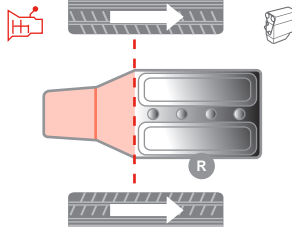

CORTECO

OE

ROLLS-ROYCE - Wraith 07/13 -

Engine Mount | Motorlager | Support moteurs | Supporti motore

V12	N74 B66 A	07/13	MAN/AUT		R	49377168	22 11 6 852 148