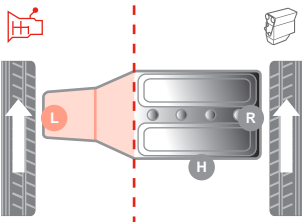

PEUGEOT - 309 II 07/89 - 12/93

Engine Mount | Motorlager | Support moteurs | Supporti motore

1.1	H1B (TU1)	09/89 - 10/93	MAN/AUT		H	49368206	1806 08