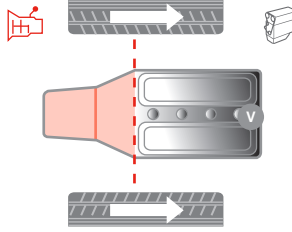

OE

PEUGEOT - 504 Pick-up 01/80 - 12/89

Engine Mount | Motorlager | Support moteurs | Supporti motore

1.6	XC7P	01/80 - 06/87	MAN/AUT		V	21652811	1807 25
1.8	XM7	07/87 - 12/89					
1.9 D	XD4x88	01/80 - 12/89	MAN/AUT		V	80000106	1807 28
2.3 D	134 (XD2)	01/80 - 12/89