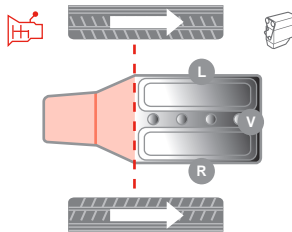

MERCEDES-BENZ - S-Class Coupé (C126) 10/81 - 06/91

Engine Mount | Motorlager | Support moteurs | Supporti motore

380 SEC	M 116.963	10/81 - 07/85	MAN/AUT	BM: 126.043	L + R + V	80000003	123 241 30 13
420 SEC	M 116.965	10/85 - 06/91	MAN/AUT	BM: 126.046	L + R + V	80000003	123 241 30 13
500 SEC	M 117.963, M 117.965	10/81 - 06/91	MAN/AUT	BM: 126.044	L + R + V	80000003	123 241 30 13
560 SEC	M 117.968	10/85 - 06/91	MAN/AUT		L + R + V	80000003	123 241 30 13
560 SEC	M 117.968	10/85 - 06/91	MAN/AUT	BM: 126.045	L + R + V	80000003	123 241 30 13