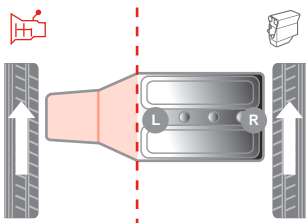

LAND ROVER - Discovery IV 09/09 -

Engine Mount | Motorlager | Support moteurs | Supporti motore

5.0 4x4	508PN	09/09	MAN/AUT		L + R	49366949	KKB500770
5.0 V8 4x4	508PN	09/09