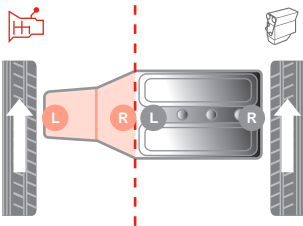

SKODA - Superb I 12/01 - 03/08

Engine Mount | Motorlager | Support moteurs | Supporti motore

1.8 T	AWT	12/01 - 03/08	MAN/AUT		R	80000219	8D0 199 382 L...
2.0	AZM	12/01 - 03/08	MAN/AUT		L	602571	8D0 199 379 J...

Gearbox Mount | Getriebelager | Support boîte de vitesses | Supporti cambio

2.5 TDI	AYM	12/01 - 08/03	MAN/AUT		L + R	80001353	4B0 199 379 E
2.8 V6	AMX	12/01 - 03/08	MAN/AUT		L + R	80000244	8D0 199 379 L...