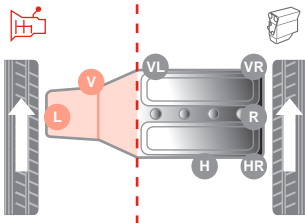

RENAULT - Scénic I 10/96 - 09/03

Engine Mount | Motorlager | Support moteurs | Supporti motore

1.4 16V	K4J 714, K4J 750	09/99 - 08/03	MAN/AUT	SW+	Vehicle Front	49382902	82 00 133 550
			MAN/AUT		R	80000973	82 00 277 791...
			MAN/AUT	BM: JA0D / → 11/99	H	80000715	77 00 832 264
			MAN/AUT		H	80000295	82 00 148 388...
1.4 i	E7J 764	01/97 - 09/99	AUT		VL	21652469	77 00 801 543...
			MAN		VL	21652469	77 00 801 543...
			MAN/AUT		R	21652465	77 00 785 949
			MAN/AUT		H	21652470	77 00 804 163...
1.6	K4M 700, K4M 706	09/99 - 09/03	AUT		H	80000715	77 00 832 264
			MAN/AUT		Vehicle Front	49382902	82 00 133 550
1.6	K4M 708, K4M 709	03/01 - 08/03	MAN/AUT		R	80000973	82 00 277 791...
			MAN/AUT		Vehicle Front	49382902	82 00 133 550
1.6	K4M 700, K4M 701, K4M 708	06/01 - 09/03	MAN/AUT	SW+	Vehicle Front	49382902	82 00 133 550
			AUT	BM: JA0B / BM: JA11	H	80000715	77 00 832 264
			MAN/AUT		Vehicle Front	49382902	82 00 133 550
			MAN/AUT		R	80000973	82 00 277 791...
1.6 16V	K4M 704, K4M 712	09/99 - 04/01	MAN/AUT	→ 11/99	H	80000715	77 00 832 264
			MAN/AUT	SW+	Vehicle Front	49382902	82 00 133 550
1.6 e	K7M 702, K7M 703	10/96 - 10/99	MAN		VL	21652469	77 00 801 543...
			MAN/AUT		R	21652465	77 00 785 949
1.6 i	K7M 720	01/97 - 09/99	MAN/AUT		H	21652470	77 00 804 163...
			MAN/AUT		VL	21652469	77 00 801 543...
1.9 D	F8Q 790	03/97 - 09/99	MAN/AUT	→ 06/99 → / BM: FA0J / BM: JA0J	VR	21652472	77 00 832 256
			MAN/AUT	→ 06/99 → / BM: FA0J / BM: JA0J	H	21652470	77 00 804 163...
1.9 dCi	F9Q 732, F9Q 733	09/99 - 08/03	AUT		HR	80001339	82 00 399 539...
			MAN		H	80000295	82 00 148 388...
1.9 dCi RX4	F9Q 740	11/00 - 08/03	MAN/AUT	BM: JA05	R	80001199	82 00 267 624...
			MAN/AUT		R	80001199	82 00 267 624...
1.9 dT	F8Q 784, F8Q 786	01/97 - 09/99	MAN/AUT		VR	21652472	77 00 832 256
			MAN/AUT		H	21652470	77 00 804 163...