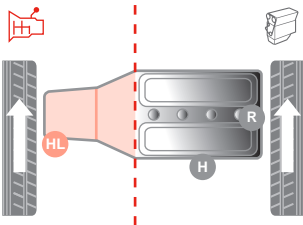

Gearbox Mount | Getriebelager | Support boîte de vitesses | Supporti cambio

1.4 TDI	CUSB	05/15	5-MAN		H	80005285	6C0 199 851 J
			7-DK		H	80005287	6C0 199 851 K

SKODA - Roomster 03/06 - 05/15

Engine Mount | Motorlager | Support moteurs | Supporti motore