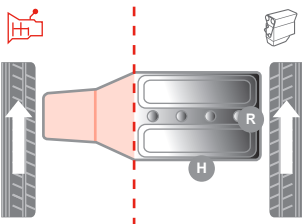

MINI - (R50,R53) 06/01 - 09/06

Engine Mount | Motorlager | Support moteurs | Supporti motore

Cooper	W10 B16 A	06/01 - 09/06	MAN/AUT		R	80001853	22 11 6 778 610...
Cooper S	W11 B16 A	03/02 - 09/06	MAN/AUT		H	49368382	22 11 6 756 406
One	W10 B16 A	06/01 - 09/06					
One D	1ND	06/03 - 09/06	MAN/AUT		H	49368382	22 11 6 756 406