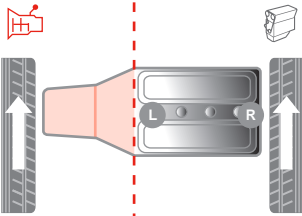

LAND ROVER - Range Rover Sport 04/09 - 03/13

Engine Mount | Motorlager | Support moteurs | Supporti motore

5.0 4x4	508PN, 508PS	04/09 - 03/13	MAN/AUT		L + R	49366947	KKB500630