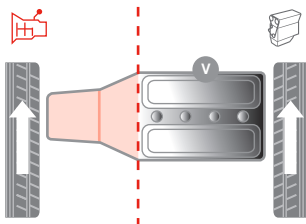

HONDA - Stream 05/01 -

Engine Mount | Motorlager | Support moteurs | Supporti motore

2.0 16V	K20A1	05/01	5-AUT	V	49386477	50840-S7C-980
---------	-------	-------	-------	---	----------	---------------

CORTECO