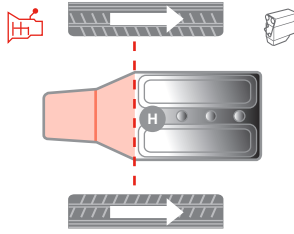

OE

SUZUKI - X-90 09/95 - 12/97

Engine Mount | Motorlager | Support moteurs | Supporti motore

1.6 i 16V	G16B	09/95 - 12/97	MAN/AUT		H	49386480	1171060A01
1.6 i 16V 4x4	G16B	09/95 - 12/97