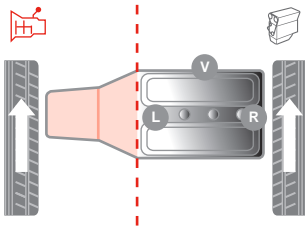

VAUXHALL - Movano II 05/10 -

Engine Mount | Motorlager | Support moteurs | Supporti motore

2.3 CDTi [RWD]	M9T 686, M9T 690, M9T 692, M9T 696, M9T 698, M9T 876	05/10	MAN/AUT		L	49361546	93168598...
			MAN/AUT		R	49361562	93168599...
2.3 CDTi [RWD]	M9T 694, M9T 696, M9T 698	05/10	MAN/AUT	☞ M9T 876	V	49368550	
			MAN/AUT		L	49361546	93168598...
			MAN/AUT		R	49361562	93168599...
2.3 CDTi [RWD]	M9T 670, M9T 690, M9T 692, M9T 870	05/10	MAN/AUT	☞ M9T 870	V	49368550	
			MAN/AUT		L	49361546	93168598...
			MAN/AUT		R	49361562	93168599...
2.3 CDTi [RWD]	M9T 686, M9T 690, M9T 692, M9T 696, M9T 698, M9T 876, M9T 898	07/10	MAN/AUT		L	49361546	93168598...
			MAN/AUT		R	49361562	93168599...
			MAN/AUT	☞ M9T 876	V	49368550	
2.3 CDTi [RWD]	M9T 694, M9T 696, M9T 698	07/10	MAN/AUT		L	49361546	93168598...
			MAN/AUT		R	49361562	93168599...
2.3 CDTi [RWD]	M9T 694, M9T 880	01/13	MAN/AUT	☞ M9T 880	V	49368550	
2.3 CDTi FWD	M9T 670, M9T 672, M9T 676, M9T 680, M9T 696, M9T 876	05/10	MAN/AUT	☞ M9T 670, M9T 672 / ☞ M9T 676, M9T 680 / ☞ M9T 876	V	49368550	
			MAN/AUT		R	49361564	93197459...
2.3 CDTi FWD	M9T 670, M9T 672, M9T 676, M9T 870	05/10	MAN/AUT	☞ M9T 670, M9T 672 / ☞ M9T 676, M9T 870	V	49368550	
			MAN/AUT		R	49361564	93197459...
			MAN/AUT	☞ M9T 670, M9T 672 / ☞ M9T 676	V	49368550	
2.3 CDTi FWD	M9T 678, M9T 680	05/10	MAN/AUT	☞ M9T 678, M9T 680	V	49368550	
			MAN/AUT		R	49361564	93197459...
2.3 CDTi FWD	M9T 870	02/12	MAN/AUT	☞ M9T 870	V	49368550	
			MAN/AUT		R	49361564	93197459...
2.3 CDTi FWD	M9T 694, M9T 880	01/13	MAN/AUT	☞ M9T 880	V	49368550	
2.3 CDTi FWD	M9T 870	05/14	MAN/AUT	☞ M9T 870	V	49368550