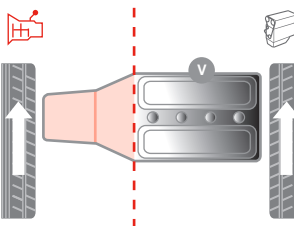

TOYOTA - Avensis I Liftback 09/97 - 02/03

Engine Mount | Motorlager | Support moteurs | Supporti motore

1.6	3ZZ-FE, 4A-FE	09/97 - 02/03	MAN/AUT		V	80004213	12351-02020
1.8	1ZZ-FE, 7A-FE	09/97 - 02/03					
2.0	1AZ-FSE, 3S-FE	09/97 - 02/03					
2.0 D	1CD-FTV	09/02 - 02/03					
2.0 D-4D	1CD-FTV	10/99 - 02/03