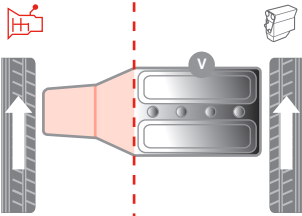

NISSAN - Almera Tino 08/00 - 02/06

Engine Mount | Motorlager | Support moteurs | Supporti motore

1.8	QG18DE	08/00 - 02/06	MAN/AUT		V	49361410	11270BU000
2.0	SR20DE	08/00 - 01/03	MAN/AUT	SR20DE	V	80001957	11270BN310
2.2 dCi	YD22DDT, YD22DDTi	08/00 - 02/06	5-MAN	YD22DDT	V	80001957	11270BN310