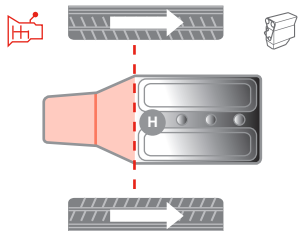

VW - Crafter 04/06 - 12/16

Engine Mount | Motorlager | Support moteurs | Supporti motore

2.0 TDI	CKTB, CKTC, CKUB, CKUC, CSLA, CSLB, CSNA	05/11 - 12/16	MAN/AUT		H	49368677	2E0 199 379
2.0 TDI 4motion	CKUB, CSNA	11/11 - 12/16					
2.5 TDI	BJJ, BJK, BJL, BJM, CEBA, CEBB, CECA, CECB	04/06 - 05/13