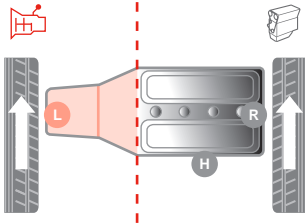

OE

RENAULT - Sandero 11/13 -

Engine Mount | Motorlager | Support moteurs | Supporti motore

1.2 16V	D4F 732, D4F 734	12/13	MAN/AUT		H + U	49361854	11 23 810 35R
1.5 dCi	K9K 830	12/13	MAN/AUT		R	49402619	113756731R
			MAN/AUT		H + U	49361854	11 23 810 35R
1.6	K7M 812	11/13	MAN/AUT		H + U	49361854	11 23 810 35R
1.6 Flex	K7M 764	09/14					

Gearbox Mount | Getriebelager | Support boîte de vitesses | Supporti cambio

1.2 16V	D4F 732, D4F 734	12/13	5-MAN + 5-AUT		L	49382894	11 22 094 64R
1.2 16V LPG	D4F 734	12/13					
1.5 dCi	K9K 830	12/13					
1.6	K7M 812	11/13					
1.6 Flex	K7M 764	09/14