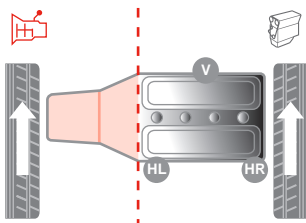

SMART - Crossblade 06/02 - 12/03

Engine Mount | Motorlager | Support moteurs | Supporti motore

0.6	M 160.910	06/02 - 12/03	MAN/AUT		HR	49375252	0003144V015000000...
			MAN/AUT		HL	49390309	Q0003148V012000000...
			MAN/AUT		V	49374210	03077V010000...