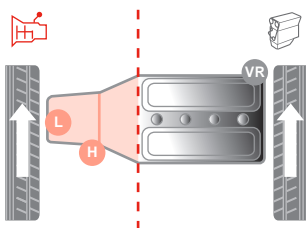

FORD - Fiesta V Van 10/03 - 12/10

Engine Mount | Motorlager | Support moteurs | Supporti motore

1.3	A9JA, A9JB	10/03 - 07/05	MAN/AUT		VR	80001946	1207532
1.4 TDCi	F6JA, F6JB	10/03 - 12/10	MAN/AUT	→ 01/04	VR	80001947	2S61 6F012 GC...
			MAN/AUT	→ 01/04 →	VR	80001948	1334235