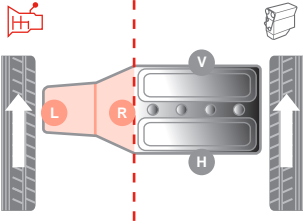

OE

RENAULT - Trafic I 03/80 - 04/89

Engine Mount | Motorlager | Support moteurs | Supporti motore

1.6	841 705, A1M 705	03/80 - 06/86	5-MAN	BM: T591	H	21652839	77 00 702 890
			MAN/AUT	BM: T591	V	21652473	77 04 000 983
1.6	A1M 707, A1M 708	01/83 - 06/86	5-MAN	BM: T311 / BM: T421 / BM: T5B1 / BM: T6B1	H	21652839	77 00 702 890
			MAN/AUT	BM: T311 / BM: T421 / BM: T5B1 / BM: T6B1	V	21652473	77 04 000 983
1.6	841 705, A1M 707, A1M 708	01/84 - 06/86	5-MAN	BM: T551	H	21652839	77 00 702 890
			MAN/AUT	BM: T551	V	21652473	77 04 000 983
1.7	F1N 724	06/86 - 04/89	5-MAN	→ 02/89 / BM: T318 / BM: T558 / BM: T6B8	H	21652839	77 00 702 890
			5-MAN	BM: T598 / BM: T5B8	H	21652839	77 00 702 890
2.0	829 720, 829 721	03/80 - 12/86	5-MAN	→ 04/85 / BM: TB92	H	21652839	77 00 702 890
2.0	J5R 716, J5R 722, J5R 726	06/86 - 04/89	5-MAN	→ 02/89 / BM: TBB2	H	21652839	77 00 702 890
2.0 4x4	J5R 716, J5R 722, J5R 726	06/86 - 04/89	MAN/AUT	BM: V312 / BM: V422 / BM: V512	H	21652839	77 00 702 890
			MAN/AUT	BM: V5B2	H	21652839	77 00 702 890
2.1 D	852 720	03/80 - 04/89	5-MAN	→ 04/85 / BM: T393	H	21652839	77 00 702 890
			5-MAN	→ 05/85 → / BM: T7B3 / BM: TBB3	H	21652839	77 00 702 890
2.1 D	852 750	09/80 - 04/89	5-MAN	→ 04/85 / BM: T323 / BM: T413 / BM: T423 / BM: T553 / BM: T6B3 / BM: TB13 / BM: TB23 / BM: TB33	H	21652839	77 00 702 890
2.1 D 4x4	852 750	11/86 - 04/89	MAN/AUT	BM: V313 / BM: V513	H	21652839	77 00 702 890

Gearbox Mount | Getriebelager | Support boîte de vitesses | Supporti cambio

1.7	F1N 722	06/86 - 04/89	MAN/AUT	BM: T492	L + R	21652453	77 00 745 290
			MAN/AUT	BM: T118 / BM: T318 / BM: T328 / BM: T428 / BM: T5B8 / BM: T6B8	L + R	21652453	77 00 745 290
			MAN/AUT	BM: T598	L + R	21652453	77 00 745 290
2.0	829 720, 829 721	03/80 - 12/86	MAN/AUT	→ 04/85 / BM: TB92	L + R	21652453	77 00 745 290
2.0	J5R 726	03/80 - 04/89	MAN/AUT	→ 05/85 → / BM: PC82 / BM: PC92 / BM: T492 / BM: TB92	L + R	21652453	77 00 745 290
2.0	J5R 716, J5R 722, J5R 726	06/86 - 04/89	MAN/AUT	BM: T422 / BM: T7B2 / BM: T7C2 / BM: TB12 / BM: TB22 / BM: TB32	L + R	21652453	77 00 745 290
			MAN/AUT	BM: TBB2	L + R	21652453	77 00 745 290
2.0 4x4	J5R 716, J5R 722, J5R 726	06/86 - 04/89	MAN/AUT	BM: V312 / BM: V422 / BM: V512	L + R	21652453	77 00 745 290
			MAN/AUT	BM: V5B2	L + R	21652453	77 00 745 290
2.1 D	852 720	03/80 - 04/89	MAN/AUT	→ 04/85 / BM: T393 / BM: TB93	L + R	21652453	77 00 745 290
			MAN/AUT	BM: T5B8 / BM: T7B3 / BM: TBB3	L + R	21652453	77 00 745 290
2.1 D	852 750	09/80 - 04/89	MAN/AUT	→ 04/85 / BM: T113 / BM: T313 / BM: T323 / BM: T413 / BM: T423 / BM: T553 / BM: T6B3 / BM: TB13 / BM: TB23 / BM: TB33	L + R	21652453	77 00 745 290
2.1 D 4x4	852 750	11/86 - 04/89	MAN/AUT	BM: V313 / BM: V513	L + R	21652453	77 00 745 290