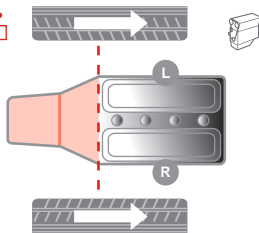

AUDI - Q7 (4M) 08/15 -

49387385

49387387

NEW

NEW

Engine Mount | Motorlager | Support moteurs | Supporti motore

2.0 TFSI quattro	CYRB	08/15	MAN/AUT		R	49387387	8W0 199 372 G
			MAN/AUT		L	49387385	8W0 199 371 AB