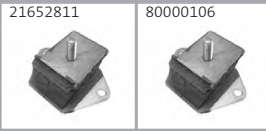

OE

PEUGEOT - 504 Pick-up 01/80 - 12/89

Engine Mount | Motorlager | Support moteurs | Supporti motore

1.6	XC7P	01/80 - 06/87	MAN/AUT		V	21652811	1807 25
1.8	XM7	07/87 - 12/89					
1.9 D	XD4x88	01/80 - 12/89	MAN/AUT		V	80000106	1807 28
2.3 D	134 (XD2)	01/80 - 12/89