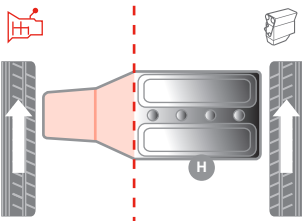

NISSAN - Primera II 09/96 - 07/02

Engine Mount | Motorlager | Support moteurs | Supporti motore

1.6 16V	GA16DE	09/96 - 07/02			H	49361374	113202F020
2.0 TD	CD20T	09/96 - 07/02	MAN/AUT