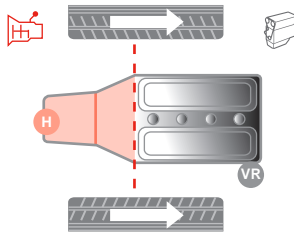

MERCEDES-BENZ - S-Class Coupé (C140) 09/92 - 02/99

Engine Mount | Motorlager | Support moteurs | Supporti motore

SEC/CL 600	M 120.980, M 120.982	09/92 - 02/99	MAN/AUT		VR	80001900	140 240 02 17

Gearbox Mount | Getriebelager | Support boîte de vitesses | Supporti cambio

SEC/CL 420	M 119.971, M 119.981	10/94 - 02/99	MAN/AUT					
SEC/CL 500	M 119.970	10/92 - 02/99			A290167 →	H	602364	220 240 18 18...
SEC/CL 600	M 120.980, M 120.982	09/92 - 02/99	MAN/AUT		H	602364	220 240 18 18...