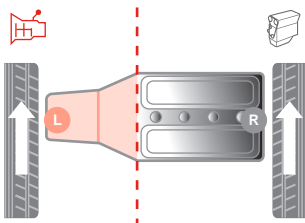

MINI - Clubman 10/07 - 06/14

Engine Mount | Motorlager | Support moteurs | Supporti motore

Cooper	N12 B16 A, N16 B16 A	10/07 - 06/14	MAN/AUT		R	49356077	22 11 6 778 645...
Cooper D	9HZ (DV6TED4), N47 C16 A, N47 C20 A	10/07 - 06/14	MAN/AUT		R	49356091	22 11 6 779 805
Cooper S	N14 B16 A, N14 B16 AB, N18 B16 A	10/07 - 06/14	MAN/AUT		R	49356079	22 11 6 782 374...
John Cooper Works	N14 B16 C, N18 B16 C	11/07 - 06/14					
One	N12 B14 A, N16 B16 A	03/09 - 06/14	MAN/AUT		R	49356077	22 11 6 778 645...
One D	N47 C16 A	03/10 - 06/14	MAN/AUT		R	49356091	22 11 6 779 805

Gearbox Mount | Getriebelager | Support boîte de vitesses | Supporti cambio

Cooper	N12 B16 A, N16 B16 A	10/07 - 06/14					
Cooper S	N14 B16 A, N14 B16 AB, N18 B16 A	10/07 - 06/14	MAN/AUT		L	80001882	22 31 6 784 357...
One	N16 B16 A	03/10 - 06/14