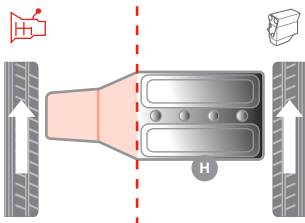

SUZUKI - Grand Vitara II 04/05 - 02/15

Engine Mount | Motorlager | Support moteurs | Supporti motore

2.0	J20A	10/05 - 02/15	MAN/AUT	H	49386480	1171060A01
2.0 All-wheel Drive	J20A	10/05 - 02/15				
2.7	H 27 A	09/05 - 12/08				
2.7 All-wheel Drive	H 27 A	04/05 - 08/08