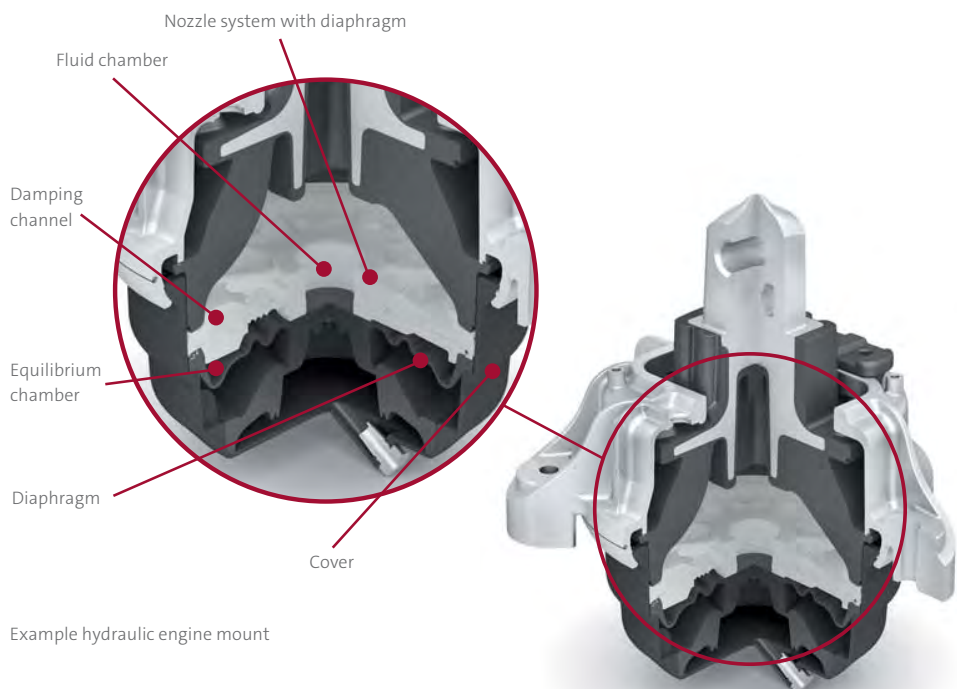

Highest driving comfort

HYDRAULIC ENGINE MOUNTS

HYDRAULIC FLUID IMPROVES DAMPING CHARACTERISTICS

Everyone is familiar with the front wheels beginning to shake while driving on what appears to be a flat surface. The steering wheel shakes and excessive vibrations and noises find their way into the vehicle. This is caused by the interaction between the vehicle and road in combination with forces from the vehicle.

Car manufacturers increasingly install hydraulic engine mounts, as they combine acoustic isolation functions of conventional rubber engine mounts with a balanced damping performance.

The strain for engines during idle can be too high for conventional rubber engine mounts leading to insufficient damping qualities. Hydraulic engine mounts can adapt their characteristics depending on the induced strain. The viscous liquid in the hydraulic mount acts as a damper and ensures optimum driving comfort.

THIS IS HOW IT WORKS

In a hydraulic engine mount, the main rubber spring has an upper and lower chamber. The chambers are connected by a series of canals and separated by a rubber valve. The mainspring is filled with the viscous liquid which acts as a secondary damper. On impacts that generate shock and vibrations, the

rubber valve opens and closes the bypass channel redirecting the viscous liquid flow between the two chambers. This changes the stiffness of the mount, creating optimum damping characteristics for any road condition.