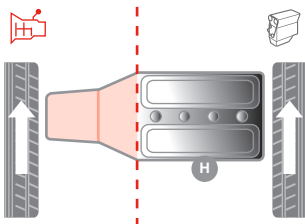

SUZUKI - Vitara Cabrio 07/88 - 03/99

Engine Mount | Motorlager | Support moteurs | Supporti motore

1.6	G16A (8V)	07/88 - 01/95	MAN/AUT	H	49386480	1171060A01
1.6 i 16V	G16B	07/90 - 03/99