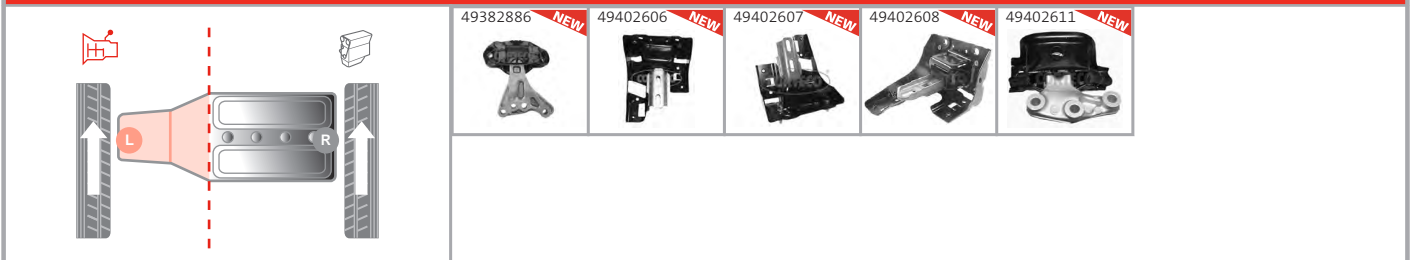

PEUGEOT - 301 11/12 -

Engine Mount | Motorlager | Support moteurs | Supporti motore							
1.2 VTi 82		12/14	MAN/AUT		R + O	49382886	9676780580...
1.6 BlueHDi 100		04/14	MAN/AUT		R + O	49402611	1807 GW
1.6 HDi 90	9HF (DV6DTED)	11/12					

Gearbox Mount | Getriebelager | Support boîte de vitesses | Supporti cambio							
1.2 VTi 72	HMV (EB2M)	11/12	MAN/AUT	with rocker arm shaft	L + O	49402606	1813 L2
			MAN/AUT	without rocker arm shaft (s)	L + O	49402607	9810216980...
1.2 VTi 82		12/14	MAN/AUT	without rocker arm shaft (s)	L + O	49402607	9810216980...
1.6 BlueHDi 100		04/14	MAN/AUT		L + O	49402608	9806658980...
1.6 HDi 90	9HF (DV6DTED)	11/12					
1.6 VTi 115	NFP (EC5)	11/12	MAN/AUT		L + O	49402606	1813 L2
			MAN/AUT		L + O	49402608	9806658980...