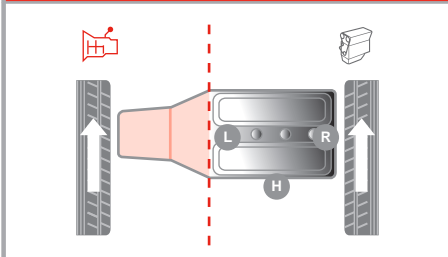

DACIA - Sandero 06/08 -

Engine Mount | Motorlager | Support moteurs | Supporti motore

1.2 16V	D4F 732	11/08	5-MAN		L	80004577	82 00 297 939...
1.2 16V LPG	D4F 732	11/08	MAN/AUT		H	80001328	82 00 575 641...
1.4	K7J 710	06/08	5-MAN		L	80004577	82 00 297 939...
			MAN/AUT	→ 07/08 → → 05/09	R	80004135	82 00 204 600...
			MAN/AUT		H	80001328	82 00 575 641...