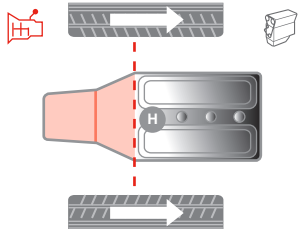

MITSUBISHI - Pajero I 10/84 - 12/91

Engine Mount | Motorlager | Support moteurs | Supporti motore

2.3 D	4D55	10/84 - 09/86	MAN/AUT		H	49368400	MB007023
2.5 TD	4D56 T	11/89 - 12/91	MAN/AUT		H	49368400	MB007023
2.5 TD 4WD	4D56 T	10/86 - 05/91	MAN/AUT	BM: L044C / → 10/88	H	49368400	MB007023
			MAN/AUT	BM: L049C / → 11/89 → → 10/88	-	49368400	MB007023