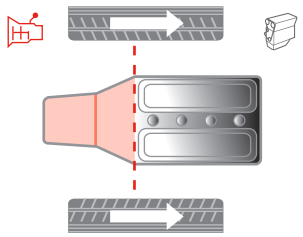

JEEP - Grand Cherokee I 10/95 - 04/99

Engine Mount | Motorlager | Support moteurs | Supporti motore

2.5 TD 4x4	M51, M52	10/95 - 04/99	MAN/AUT	-	601841	530 545 19 C...