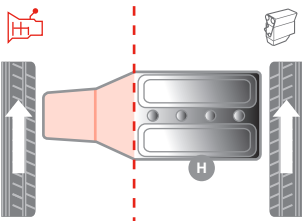

FIAT - Qubo 02/08 -

Engine Mount | Motorlager | Support moteurs | Supporti motore

1.3 D Multijet	199 A2.000, 199 A9.000, 199 B1.000	02/08	MAN/AUT		H + U	49368321	51855676