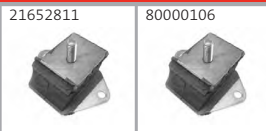

PEUGEOT - 505 / Break 09/80 - 09/95

Engine Mount | Motorlager | Support moteurs | Supporti motore

1.8	105 (XM7), 105C (XM7A)	06/81 - 10/86	MAN/AUT		V	21652811	1807 25
2.0	106 (XN1), 106E (XN1A), XN1	09/80 - 09/95					
2.3 Diesel	147 (XD2S)	04/82 - 06/86	MAN/AUT		V	80000106	1807 28
2.3 Turbo Diesel	147 (XD2S)	09/80 - 06/86					
2.5 Diesel	155 (XD3)	06/81 - 12/93					
2.5 Turbo Diesel	152A (XD3T), 152B (XD3TE), XD3T	10/83 - 12/93