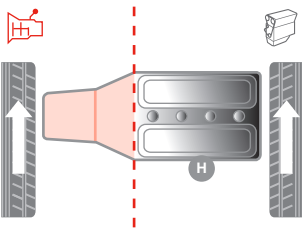

MITSUBISHI - L 300 I 11/86 - 04/94

Engine Mount | Motorlager | Support moteurs | Supporti motore

2.5 D	4D56 (8V)	11/86 - 04/94	MAN/AUT		H	49368400	MB007023