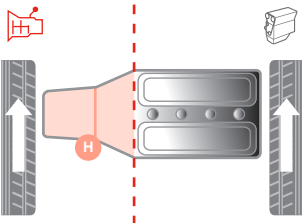

MAZDA - 121 III 03/96 - 04/03

Gearbox Mount | Getriebelager | Support boîte de vitesses | Supporti cambio

1.25	DHF, DHG	03/96 - 04/03	MAN/AUT		H	80001379	1091542
1.3	J4R, J4T, JJK, JJM	03/96 - 04/03					