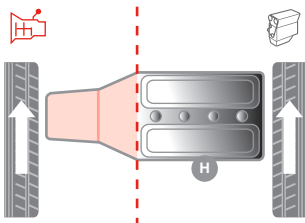

SUZUKI - Vitara 07/88 - 12/98

Engine Mount | Motorlager | Support moteurs | Supporti motore

1.6	G16A (8V), G16B	09/89 - 03/98	MAN/AUT	H	49386480	1171060A01
1.6 All-wheel Drive	G16A (8V)	07/88 - 12/98				
1.6 i 16V All-wheel Drive	G16B	07/90 - 03/98				
1.8	J18A	09/96 - 12/98				
1.8 All-wheel Drive	J18A	09/95 - 12/98