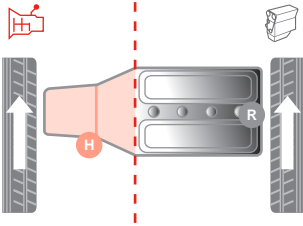

CORTECO

OE

SKODA - Rapid 07/12 -

Engine Mount | Motorlager | Support moteurs | Supporti motore

1.2 TSI	CJZD	05/15	6-MAN		R	49393151	6C0 199 167 B
1.2 TSI	CJZC	05/15	5-MAN		R	49393151	6C0 199 167 B
1.4 TDI	CUSB	05/15	MAN/AUT		R	49394605	6C0 199 262 A
1.6	CWVA	05/15	6-AUT		R	49393149	6C0 199 167 D
1.6 TDI	CAYB, CAYC, CLNA	07/12	MAN/AUT		R	49368621	6R0 199 167 S...

Gearbox Mount | Getriebelager | Support boîte de vitesses | Supporti cambio

1.4 TDI	CUSB	05/15	5-MAN		H	80005285	6C0 199 851 J
			7-DK		H	80005287	6C0 199 851 K