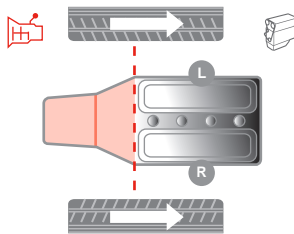

OPEL - Senator A 03/83 - 08/87

Engine Mount | Motorlager | Support moteurs | Supporti motore

2.0 E	H 20 E	03/83 - 10/84	MAN/AUT	✘ / 🚗 20 E	L + R	601978	90289667...
2.2 E	22 E	11/84 - 08/87	MAN/AUT		R	601978	90289667...