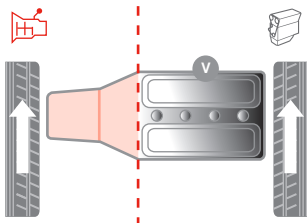

CORTECO

OE

TOYOTA - Rav 4 III 11/05 -

Engine Mount | Motorlager | Support moteurs | Supporti motore

2.0	3ZR-FAE	12/08	MAN/AUT	→ 12/12	V	49388363	12361-28230
2.0 4WD	1AZ-FE, 3ZR-FAE	03/06					
2.4	2AZ-FE	11/05					
2.4 4WD	2AZ-FE	11/05					