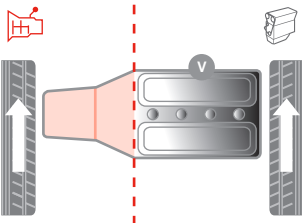

NISSAN - Kubistar 08/03 - 10/09

Engine Mount | Motorlager | Support moteurs | Supporti motore

1.2	D7F 764	08/03 - 10/09	MAN/AUT		V	49380569	1127000QAA
1.2 16V	D4F 712	04/06 - 10/09	MAN/AUT