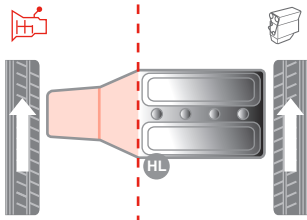

TOYOTA - Yaris I 04/99 - 09/05

Engine Mount | Motorlager | Support moteurs | Supporti motore

1.0	1SZ-FE	04/99 - 09/05	MAN/AUT	→ 01/01 → / F	HL	49402620	12372-0J010
1.0	1SZ-FE	03/03 - 09/05	MAN/AUT	F	HL	49402620	12372-0J010
1.4 D-4D	1ND-TV	10/01 - 09/05