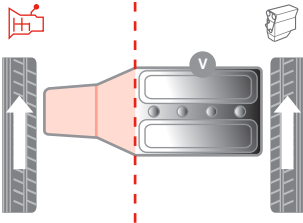

MAZDA - Xedos 6 01/92 - 10/99

Engine Mount | Motorlager | Support moteurs | Supporti motore

2.0 V6	KF1	01/92 - 10/99	MAN		V + U	49386484	GA2A39050