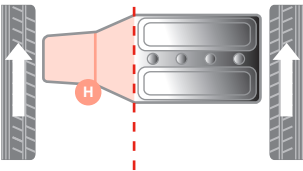

FORD - Mondeo II / Turnier 08/96 - 09/00

Gearbox Mount | Getriebelager | Support boîte de vitesses | Supporti cambio

1.6 i	L1J	08/96 - 09/00	MAN/AUT		H	80000465	98BB 6P082 AA...
1.8 i	RKB, RKF, RKH, RKJ, RKK	08/96 - 09/00					
2.0 i	NGA, NGB, NGC, NGD	08/96 - 09/00					
2.5 24V	LCBD, SEA, SEB, SEC	08/96 - 09/00					
2.5 ST 200	SGA	05/99 - 09/00