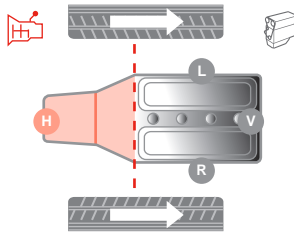

MERCEDES-BENZ - E-Class T-Model (S123) 09/77 - 11/85

Engine Mount | Motorlager | Support moteurs | Supporti motore

300 T Turbo-D	OM 617.952	10/80 - 11/85	MAN/AUT	BM: 123.193	L + R + V	80000003	123 241 30 13

Gearbox Mount | Getriebelager | Support boîte de vitesses | Supporti cambio

200 T	M 102.939	11/80 - 11/85	MAN/AUT		H	80001544	123 240 13 18
230 T	M 115.954	09/77 - 03/80					
230 TE	M 102.980	04/80 - 11/85					
250 T	M 123.921	05/78 - 08/82	5-MAN	BM: 123.086	H	21652116	124 240 06 18...
280 TE	M 110.988	09/77 - 11/85	5-MAN	BM: 123.093	H	21652116	124 240 06 18...