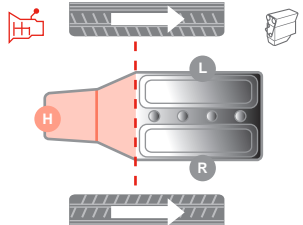

MERCEDES-BENZ - 190 (W201) 10/82 - 08/93

Engine Mount | Motorlager | Support moteurs | Supporti motore

2.0	M 102.921, M 102.924	10/82 - 05/90	MAN/AUT	* / BM: 201.023	L	601411	201 240 39 17...
			MAN/AUT	* / BM: 201.023	L	601410	201 240 38 17...
			MAN/AUT	BM: 201.023	R	601411	201 240 39 17...
D 2.0	OM 601.911	08/83 - 08/89	AUT	→ 09/88 → / BM: 201.122 / ex. Taxi / *	L + R	601410	201 240 38 17...
			AUT	ex. Taxi / * / BM: 201.122	L + R	601411	201 240 39 17...
			AUT	→ 09/88 → / * / Taxi / BM: 201.122	L + R	601411	201 240 39 17...
			AUT	→ 09/88 → / * / Taxi	L + R	601412	201 240 40 17...
			MAN	→ 09/88 → / Taxi / BM: 201.122	L + R	601411	201 240 39 17...
			MAN	→ 09/88 → / BM: 201.122 / ex. Taxi	L + R	601410	201 240 38 17...
			MAN/AUT	→ 09/88 → / * / Taxi	L + R	601412	201 240 40 17...
			MAN/AUT	→ 09/88 / A201389 → / F086256 → / ex. Taxi / * / BM: 201.122	L + R	601410	201 240 38 17...
			MAN/AUT	→ 09/88 / * / Taxi / BM: 201.122	L + R	601411	201 240 39 17...