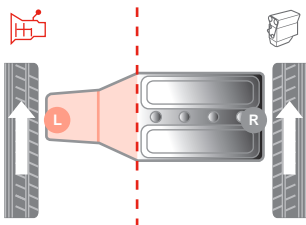

VW - Tiguan I 09/07 -

49356071

NEW

49388309

NEW

80004411

80004477

Engine Mount | Motorlager | Support moteurs | Supporti motore

1.4 TSI	BWK, CAVA, CTHA	05/08	MAN/AUT		O	49388309	1K0 199 868 Q...
			MAN/AUT	→ 10/10	R	80004477	5N0 199 262 D
1.4 TSI	CAVD, CAXA, CTHD, CZDA, CZDB	08/10	MAN/AUT		O	49388309	1K0 199 868 Q...
1.4 TSI 4motion	BWK, CAVA, CTHA	09/07	MAN/AUT		O	49388309	1K0 199 868 Q...
			MAN/AUT	→ 10/10	R	80004477	5N0 199 262 D
1.4 TSI 4motion	CAVD, CTHD	05/11					
2.0 TDI	CBAB, CFFB, CFFD, CUVC	03/08					
2.0 TDI 4motion	CBAA, CBAB, CBBA, CBBB, CFFA, CFFB, CFFD, CFFG, CFFH, CLJA, CUVC, CUWA	09/07	MAN/AUT		O	49388309	1K0 199 868 Q...
2.0 TFSI	CAWB, CCTA, CCZA	11/07					
2.0 TFSI 4motion	CAWA, CAWB, CCTA, CCZA, CCZC	09/07					
2.0 TSI 4motion	CCZB, CCZD	05/11