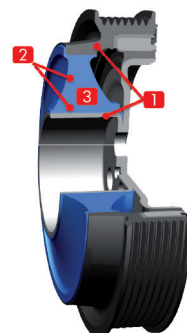

STÄRKERE BAUTEILE FÜR EINE LÄNGERE LEBENSDAUER

Als Vertriebsgesellschaft für Ersatzteile der Freudenberg Gruppe, ist Corteco in der Lage auf eine Fülle an Gestaltungsmöglichkeiten und Entwicklungsressourcen zurückzugreifen, bezogen von einer Firma bekannt als einer der weltgrößten Hersteller von Bestandteilen für den OE-Bereich.

Eine herkömmliche Riemenscheibe Start-Stopp-fähig zu machen ist ein aufwendiger Prozess. Hierzu gehören einige Schritte wie:

1. 1 Optimierung der Konstruktion durch eine verbesserte Geometrie der Komponenten
2. 2 Entwicklung neuer Montage- und Klebprozesse, speziell für Gummi-Metallteile - Verbesserte Bindungseigenschaften führen, mittels einer vergrößerten Haftfläche, zu einer verbesserten Isolierung und einer längeren Lebensdauer
3. 3 Das Entwickeln von neuen Materialien, wie temperaturbeständigen Hochleistungs-Elastomeren (Nano-EPDM Technologie)