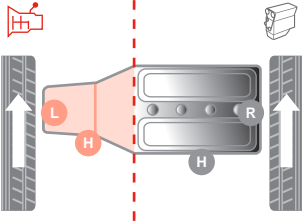

OE

AUDI - A3 / Cabriolet (8V7) 10/13 -

Engine Mount | Motorlager | Support moteurs | Supporti motore

1.4 TFSI	CPTA, CXSB, CZCA, CZCC, CZE A	10/13	MAN/AUT		R	49377264	5Q0 199 262 BE
1.6 TDI	CRKB, CXXB	02/14	MAN/AUT		R	49394600	5Q0199262BH
2.0 TDI	CRLB, CRLC, CUNA	10/13	MAN/AUT	MQ350	H	49388317	5Q0 199 855 Q...
2.0 TDI quattro	CRLB, CUNA	03/14					

Gearbox Mount | Getriebelager | Support boîte de vitesses | Supporti cambio

1.4 TFSI	CPTA	10/13	6-MAN		H	49388316	5Q0 199 855 N
			7-DK		H	49388316	5Q0 199 855 N
1.4 TFSI	CXSB, CZCA, CZCC, CZE A	02/14	7-DK		H	49388316	5Q0 199 855 N
1.6 TDI	CRKB, CXXB	02/14	6-MAN		H	49388316	5Q0 199 855 N
1.8 TFSI	CJSA, CNSB	10/13	6-AUT		L + O	49388318	5Q0 199 555 T
1.8 TFSI quattro	CJSB	03/14	6-AUT		L + O	49388318	5Q0 199 555 T
2.0 TDI	CRLB, CRLC	10/13	MAN/AUT	DQ 250	L + O	49388318	5Q0 199 555 T
2.0 TDI quattro	CRLB	03/14					
2.0 TFSI quattro	CNTC	05/14	6-AUT		L + O	49388318	5Q0 199 555 T
53 quattro	CJXC, CJXF	03/14