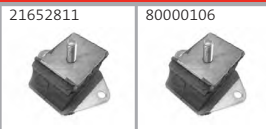

PEUGEOT - 505 / Break 09/80 - 09/95

Engine Mount | Motorlager | Support moteurs | Supporti motore

1.8	105 (XM7), 105C (XM7A)	06/81 - 10/86	MAN/AUT		V	21652811	1807 25
2.0	106 (XN1), 106E (XN1A), XN1	09/80 - 09/95					
2.3 Diesel	147 (XD2S)	04/82 - 06/86	MAN/AUT		V	80000106	1807 28
2.3 Turbo Diesel	147 (XD2S)	09/80 - 06/86					
2.5 Diesel	155 (XD3)	06/81 - 12/93					
2.5 Turbo Diesel	152A (XD3T), 152B (XD3TE), XD3T	10/83 - 12/93