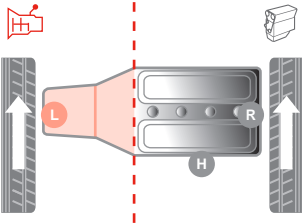

OE

RENAULT - Sandero 11/13 -

Engine Mount | Motorlager | Support moteurs | Supporti motore

1.2 16V	D4F 732, D4F 734	12/13	MAN/AUT		H + U	49361854	11 23 810 35R
1.5 dCi	K9K 830	12/13	MAN/AUT		R	49402619	113756731R
			MAN/AUT		H + U	49361854	11 23 810 35R
1.6	K7M 812	11/13	MAN/AUT		H + U	49361854	11 23 810 35R
1.6 Flex	K7M 764	09/14					

Gearbox Mount | Getriebelager | Support boîte de vitesses | Supporti cambio

1.2 16V	D4F 732, D4F 734	12/13	5-MAN + 5-AUT		L	49382894	11 22 094 64R
1.2 16V LPG	D4F 734	12/13					
1.5 dCi	K9K 830	12/13					
1.6	K7M 812	11/13					
1.6 Flex	K7M 764	09/14