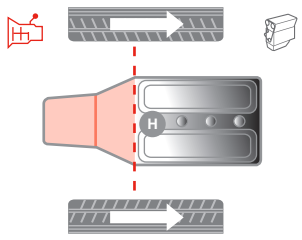

MITSUBISHI - L 200 11/86 - 10/96

Engine Mount | Motorlager | Support moteurs | Supporti motore

2.4 4WD	4G64 (8V)	11/86 - 05/92	MAN/AUT		H	49368387	MB581845
2.5 D	4D56 (8V)	11/86 - 10/96	MAN/AUT		H	49368400	MB007023
2.5 D 4WD	4D56 (8V)	12/87 - 05/93	MAN/AUT		H	49368400	MB007023
			MAN/AUT	→ 11/92 →	H	49368387	MB581845
			MAN/AUT		H	49368400	MB007023
2.5 TD 4WD	4D56 T	11/92 - 08/96	MAN/AUT	BM: CUNTJL6, GJENTUL6 / BM: JUNTSL6, CNTJQL6 / BM: JNTJQL6, JUNTJR / BM: GJENTUR	H	49368387	MB581845
3.0	6G72 (SOHC 12V)	06/92 - 08/96	MAN/AUT		H	49368400	MB007023
3.0 4WD	6G72 (SOHC 12V)	11/86 - 05/92	MAN/AUT		H	49368387	MB581845