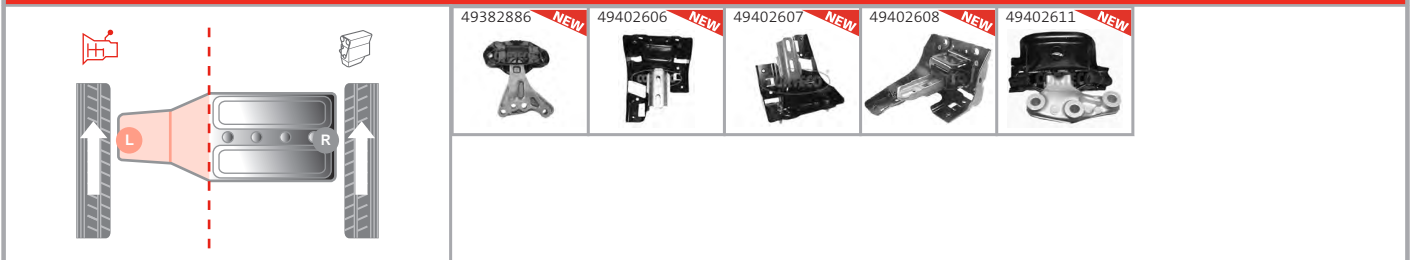

PEUGEOT - 301 11/12 -

Engine Mount | Motorlager | Support moteurs | Supporti motore

1.2 VTi 82		12/14	MAN/AUT		R + O	49382886	9676780580...
1.6 BlueHDi 100		04/14	MAN/AUT		R + O	49402611	1807 GW
1.6 HDi 90	9HF (DV6DTED)	11/12					

Gearbox Mount | Getriebelager | Support boîte de vitesses | Supporti cambio

1.2 VTi 72	HMY (EB2M)	11/12	MAN/AUT	with rocker arm shaft	L + O	49402606	1813 L2
			MAN/AUT	without rocker arm shaft (s)	L + O	49402607	9810216980...
1.2 VTi 82		12/14	MAN/AUT	without rocker arm shaft (s)	L + O	49402607	9810216980...
1.6 BlueHDi 100		04/14	MAN/AUT		L + O	49402608	9806658980...
1.6 HDi 90	9HF (DV6DTED)	11/12					
1.6 VTi 115	NFP (EC5)	11/12	MAN/AUT		L + O	49402606	1813 L2
			MAN/AUT		L + O	49402608	9806658980...