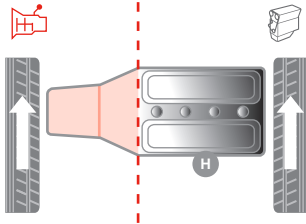

OE

NISSAN - Primera II Traveller 04/98 - 12/01

Engine Mount | Motorlager | Support moteurs | Supporti motore

1.6 16V	GA16DE	04/98 - 12/01	MAN/AUT	H	49361374	113202F020
2.0 TD	CD20T	04/98 - 12/01