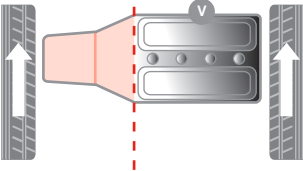

CORTECO

OE

TOYOTA - Rav 4 III 11/05 -

49388363

NEW

Engine Mount | Motorlager | Support moteurs | Supporti motore

2.0	3ZR-FAE	12/08	MAN/AUT	→ 12/12	V	49388363	12361-28230
2.0 4WD	1AZ-FE, 3ZR-FAE	03/06					
2.4	2AZ-FE	11/05					
2.4 4WD	2AZ-FE	11/05					