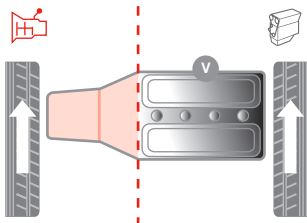

OE

MAZDA - 323 V C 08/94 - 09/98

Engine Mount | Motorlager | Support moteurs | Supporti motore

1.3 16V	B3 (16V)	08/94 - 09/98	MAN		V + U	49386483	BC1D39050A
1.5 16V	Z5-DE	08/94 - 09/98					
1.8 16V	BP-ZE	08/94 - 09/98