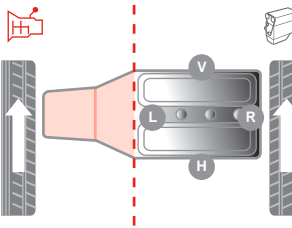

VAUXHALL - Cascada 02/13 -

Engine Mount | Motorlager | Support moteurs | Supporti motore

1.4	A 14 NEL, A 14 NET, B 14 NET	02/13	MAN/AUT	V	49368435	6 84 216...
			MAN/AUT	L	49402579	6 82 065...
			MAN/AUT	H	49368437	6 84 224...
			MAN/AUT	R	49402578	6 84 322...
1.6	A 16 XHT	02/13	MAN/AUT	V	49368435	6 84 216...
2.0 CDTI	A 20 DTH, A 20 DTR	02/13	MAN/AUT	H	49368437	6 84 224...