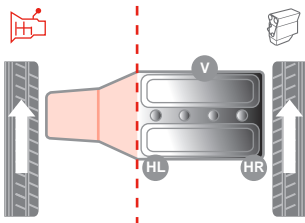

SMART - Crossblade 06/02 - 12/03

Engine Mount | Motorlager | Support moteurs | Supporti motore

0.6	M 160.910	06/02 - 12/03	MAN/AUT		HR	49375252	0003144V015000000...
			MAN/AUT		HL	49390309	Q0003148V012000000...
			MAN/AUT		V	49374210	03077V010000...