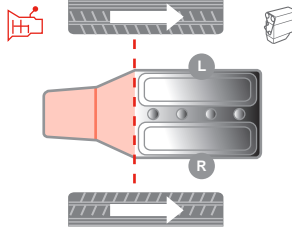

OE

VAUXHALL - Carlton III 09/86 - 03/94

Engine Mount | Motorlager | Support moteurs | Supporti motore

1.8	E 18 NVR	09/87 - 03/94	MAN/AUT		L + R	601978	90289667...
1.8 i	18 SEH	09/86 - 03/94					
1.8 N	18 NV	09/86 - 08/87					
1.8 S	18 SV	09/86 - 03/94					
2.0	C 20 NE	09/86 - 03/94					
2.0 i	20 SE	09/86 - 03/94	MAN/AUT		L + R	601979	90447528...
2.2 TD	23 YDT	09/86 - 08/88					
2.3 D	23 YD	09/86 - 03/94					
2.3 TD Interc.	23 DTR	08/88 - 03/94	MAN/AUT		L + R	601978	90289667...
2.4 i	C 24 NE	09/88 - 03/94