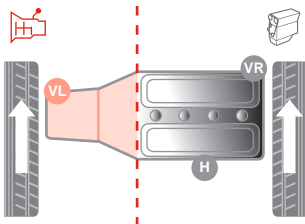

VAUXHALL - Astra II 09/84 - 08/93

Engine Mount | Motorlager | Support moteurs | Supporti motore

1.2	12 S	09/84 - 08/91	MAN/AUT		VR	21652306	90135339...
1.3	13 N, 13 S	09/84 - 08/91	MAN		H	21653046	90189509...
			MAN/AUT		VR	21652306	90135339...
1.4 i	C 14 NZ	01/90 - 12/91					
1.4 S	14 NV	01/89 - 08/91			H	21653046	90189509...
1.6	16 SV	09/84 - 08/91			VR	21652306	90135339...
1.6	16 SH	09/85 - 08/91	MAN	16 S	H	21653046	90189509...
1.6 D	16 DA	09/84 - 08/91	MAN		H	21653046	90189509...
1.6 i	16 SV	01/87 - 12/91	MAN/AUT		H	21653046	90189509...