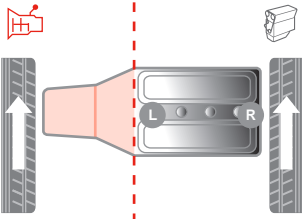

LAND ROVER - Range Rover Sport 04/09 - 03/13

Engine Mount | Motorlager | Support moteurs | Supporti motore

5.0 4x4	508PN, 508PS	04/09 - 03/13	MAN/AUT		L + R	49366947	KKB500630