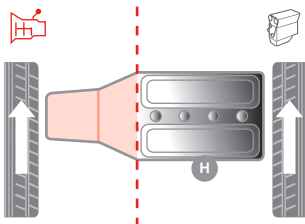

MITSUBISHI - L 300 I 11/86 - 04/94

Engine Mount | Motorlager | Support moteurs | Supporti motore

2.5 D	4D56 (8V)	11/86 - 04/94	MAN/AUT		H	49368400	MB007023