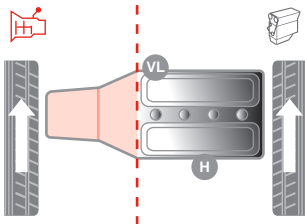

HONDA - Jazz II 03/02 - 12/08

Engine Mount | Motorlager | Support moteurs | Supporti motore

1.2 i-DSi	L12A1, L12A4	03/02 - 07/08	5-MAN CVT-AUT	VL H	49386470 49386471	50840-SAA-003 50810-SEL-T81
1.3	L13A1	03/02 - 07/08				
1.3 iDSi	L13A1	03/02 - 09/07				
1.4	L13A1	12/06 - 10/08				
1.4 iDSi	L13A6	12/06 - 10/08				
1.4 LX Flex		12/06 - 10/08				
1.5	L15A, L15A1	04/02 - 07/08				
1.5 EX	L15A, L15A1	02/05 - 12/08				
1.5 FF	L15A1	03/02 - 09/07				
1.5 i-DSi	L15A2	10/04 - 07/08