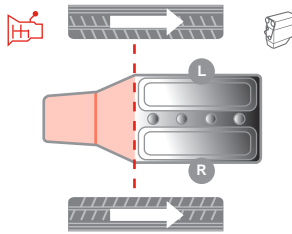

OPEL - Senator A 03/83 - 08/87

Engine Mount | Motorlager | Support moteurs | Supporti motore

2.0 E	H 20 E	03/83 - 10/84	MAN/AUT	✘ / 🚗 20 E	L + R	601978	90289667...
2.2 E	22 E	11/84 - 08/87	MAN/AUT		R	601978	90289667...