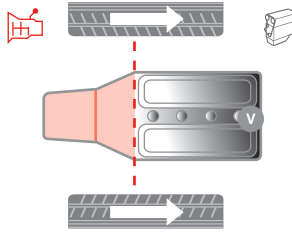

OE

PEUGEOT - 504 Pick-up 01/80 - 12/89

Engine Mount | Motorlager | Support moteurs | Supporti motore

1.6	XC7P	01/80 - 06/87	MAN/AUT		V	21652811	1807 25
1.8	XM7	07/87 - 12/89					
1.9 D	XD4x88	01/80 - 12/89	MAN/AUT		V	80000106	1807 28
2.3 D	134 (XD2)	01/80 - 12/89