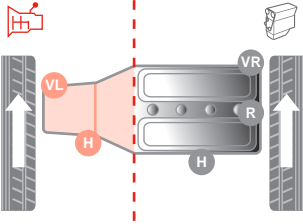

CORTECO

OE

OPEL - Vectra A 04/88 - 11/95

Engine Mount | Motorlager | Support moteurs | Supporti motore

1.4 S	14 NV	04/88 - 06/92					
1.6	16 SV	09/88 - 05/93	MAN/AUT	Code: RY		VR	21652940
1.6 i	C 16 NZ, C 16 NZ2, E 16 NZ, X 16 SZ	09/88 - 11/95					90473846...
1.6 i Cat	C 16 NZ, C 16 NZ2	09/88 - 11/95	MAN	Code: KZ SR		H	80001354
			MAN/AUT	C 16 NZ2 / Code: RG		VR	21652922
			MAN/AUT	C 16 NZ / Code: RY		VR	21652940
1.6 S	16 SV	09/88 - 05/93	MAN/AUT	Code: RY		VR	21652940
1.7 D	17 D, 17 DR	09/88 - 11/95	MAN/AUT			VR	21652922
1.7 TD	17 DT (TC4EE1), X 17 DT (TC4EE1)	03/90 - 11/95	MAN/AUT	17 TD		R	21652167
1.8 i	18 SV	09/88 - 10/90	AUT	*		VR	80000550
			AUT	X / P1000001 → / P5000001 → / P7500001 →		VR	21652942
			AUT	X / → NV999999 / → N1999999 / → N5999999		VR	21652922
			MAN			VR	80000550
			MAN/AUT	→ NV999999 / → N1999999 / → N5999999		H	80001354
1.8 i Cat	C 18 NZ	03/90 - 11/95	AUT	X / P1000001 → / P5000001 → / P7500001 →		VR	21652942
			AUT	X / → NV999999 / → N1999999 / → N5999999		VR	21652922
1.8 S	E 18 NVR	09/88 - 07/89	MAN			VR	80000550
			MAN/AUT	→ NV999999 / → N1999999 / → N5999999		H	80001354
1.8 S	18 SV	09/89 - 10/90	AUT	*		VR	80000550
			AUT	X / P1000001 → / P5000001 → / P7500001 →		VR	21652942
			AUT	X / → NV999999 / → N1999999 / → N5999999		VR	21652922
			MAN			VR	80000550
			MAN/AUT	→ NV999999 / → N1999999 / → N5999999		H	80001354
1.8 S 4x4	E 18 NVR	01/89 - 07/89					
2.0 i	20 SEH	09/88 - 09/92	AUT	*		VR	80000550
			AUT	Code: RG / X		VR	21652922
			MAN			VR	80000550
			MAN/AUT	→ NV999999 / → N1999999 / → N5999999		H	80001354
2.0 i	20 NE	09/88 - 10/90	AUT	ex. J / * / → NV999999 / → N1999999 / → N5999999		VR	80000550
			AUT	Code: RG / X / ex. J / → NV999999 / → N1999999 / → N5999999		VR	21652922
			MAN	ex. J / → NV999999 / → N1999999 / → N5999999		VR	80000550
			MAN/AUT	→ NV999999 / → N1999999 / → N5999999		H	80001354
			MAN/AUT	ex. J / P1000001 → / P5000001 → / P7500001 →		VR	21652942
			MAN/AUT	J / → NV999999 / → N1999999 / → N5999999		VR	21652942
2.0 i 16V	X 20 XEV	06/94 - 11/95	MAN/AUT	ex. J / Servo		VR	21652942
2.0 i 16V 4x4	X 20 XEV	06/94 - 11/95					
2.0 i 16V Cat	C 20 XE	02/90 - 11/95	MAN/AUT	→ NV169327 / → 1133944 / → L5999999		H	80001354
			MAN/AUT	→ N1133945 → / M5000001 →		VR	21652942
			MAN/AUT	* / → N1133944 / → L5999999		VR	80000550
			MAN/AUT	X / → N1133944 / → L5999999		VR	21652922