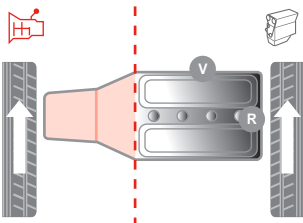

HONDA - CR-V II 09/01 - 09/06

Engine Mount | Motorlager | Support moteurs | Supporti motore

2.0	K20A4	09/01 - 09/06	4-AUT		V	49386477	50840-S7C-980
			MAN/AUT		R	49390257	50821 S9A 023
2.4	K24A1	09/01 - 12/05					
2.4 Vtec 4WD	K24A1	09/01 - 09/06	MAN/AUT		R	49390257	50821 S9A 023