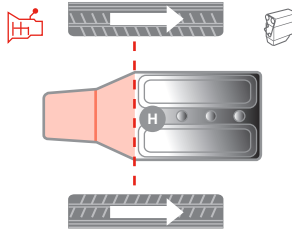

OE

SUZUKI - X-90 09/95 - 12/97

Engine Mount | Motorlager | Support moteurs | Supporti motore

1.6 i 16V	G16B	09/95 - 12/97	MAN/AUT		H	49386480	1171060A01
1.6 i 16V 4x4	G16B	09/95 - 12/97