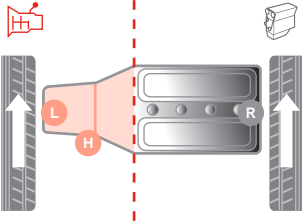

OE

MINI - Countryman 01/10 - 10/16

Engine Mount | Motorlager | Support moteurs | Supporti motore

Cooper	N16 B16 A	01/10 - 10/16	MAN/AUT		R	49356077	22 11 6 778 645...
Cooper ALL4	N16 B16 A	11/12 - 09/16					
Cooper ALL4	N18 B16 A	11/12 - 10/16	MAN/AUT		R	49356079	22 11 6 782 374...
Cooper D	N47 C16 A	01/10 - 10/16	MAN/AUT		R	49356091	22 11 6 779 805
			MAN/AUT		R	49356079	22 11 6 782 374...
Cooper D ALL4	N47 C16 A	01/10 - 09/16	MAN/AUT		R	49356091	22 11 6 779 805
Cooper D ALL4	N47 C20 A	07/10 - 09/16					
Cooper S	N18 B16 A	01/10 - 10/16	MAN/AUT		R	49356079	22 11 6 782 374...
Cooper S ALL4	N14 B16 A, N18 B16 A	01/10 - 10/16					
John Cooper Works ALL4	N18 B16 C	09/12 - 09/16					
One	N16 B16 A	01/10 - 09/16	MAN/AUT		R	49356077	22 11 6 778 645...
One D	N47 C16 A	01/10 - 10/16	MAN/AUT		R	49356091	22 11 6 779 805

Gearbox Mount | Getriebelager | Support boîte de vitesses | Supporti cambio

Cooper	N16 B16 A	01/10 - 10/16	MAN/AUT		H	80004984	
Cooper	N16 B16 A	01/10 - 10/16	MAN/AUT		L	80001882	22 31 6 784 357...
			MAN/AUT		H	80004984	
Cooper D	N47 C16 A	01/10 - 10/16	MAN/AUT		H	80004984	
Cooper D ALL4	N47 C16 A, N47 C20 A	01/10 - 09/16	MAN/AUT		H	80004986	
Cooper S	N18 B16 A	01/10 - 10/16	MAN/AUT		L	80001882	22 31 6 784 357...
			MAN/AUT		H	80004984	
Cooper S ALL4	N14 B16 A, N18 B16 A	01/10 - 10/16	MAN/AUT		L	80001882	22 31 6 784 357...
			MAN/AUT		H	80004986	
Cooper S ALL4	N18 B16 A	01/10 - 10/16	MAN/AUT		H	80004986	
Cooper SD	N47 C20 A	01/10 - 10/16	MAN/AUT		H	80004984	
Cooper SD ALL4	N47 C20 A	01/10 - 09/16	MAN/AUT		H	80004986	
John Cooper Works ALL4	N18 B16 A	04/11 - 10/16					
One	N16 B16 A	01/10 - 09/16	MAN/AUT		L	80001882	22 31 6 784 357...
			MAN/AUT		H	80004984	
One D	N47 C16 A	01/10 - 10/16	MAN/AUT		H	80004984