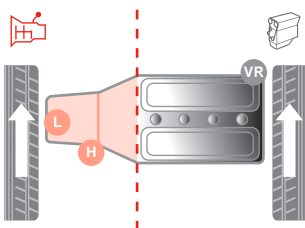

FORD - Fiesta V Van 10/03 - 12/10

Engine Mount | Motorlager | Support moteurs | Supporti motore

1.3	A9JA, A9JB	10/03 - 07/05	MAN/AUT		VR	80001946	1207532
1.4 TDCi	F6JA, F6JB	10/03 - 12/10	MAN/AUT	→ 01/04	VR	80001947	2S61 6F012 GC...
			MAN/AUT	→ 01/04 →	VR	80001948	1334235