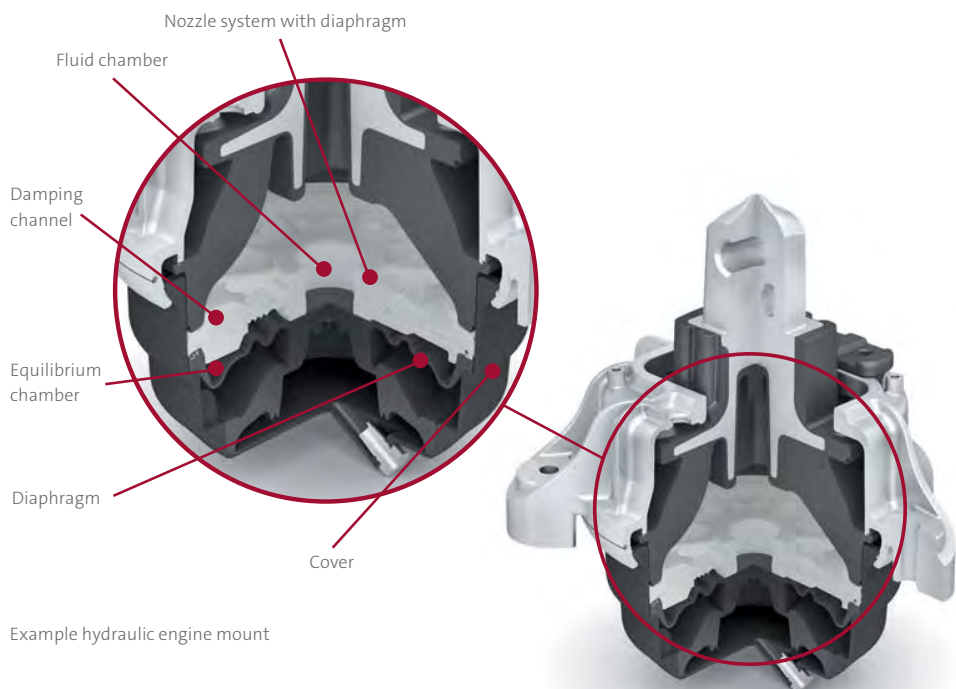

Highest driving comfort

HYDRAULIC ENGINE MOUNTS

HYDRAULIC FLUID IMPROVES DAMPING CHARACTERISTICS

Everyone is familiar with the front wheels beginning to shake while driving on what appears to be a flat surface. The steering wheel shakes and excessive vibrations and noises find their way into the vehicle. This is caused by the interaction between the vehicle and road in combination with forces from the vehicle.

Car manufacturers increasingly install hydraulic engine mounts, as they combine acoustic isolation functions of conventional rubber engine mounts with a balanced damping performance.

The strain for engines during idle can be too high for conventional rubber engine mounts leading to insufficient damping qualities. Hydraulic engine mounts can adapt their characteristics depending on the induced strain. The viscous liquid in the hydraulic mount acts as a damper and ensures optimum driving comfort.

THIS IS HOW IT WORKS

In a hydraulic engine mount, the main rubber spring has an upper and lower chamber. The chambers are connected by a series of canals and separated by a rubber valve. The mainspring is filled with the viscous liquid which acts as a secondary damper. On impacts that generate shock and vibrations, the

rubber valve opens and closes the bypass channel redirecting the viscous liquid flow between the two chambers. This changes the stiffness of the mount, creating optimum damping characteristics for any road condition.