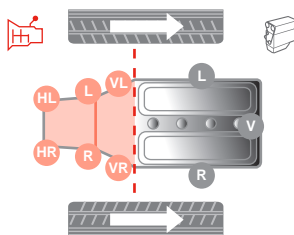

AUDI - 100 / Avant (44,44Q,C3) 08/82 - 07/91

Engine Mount | Motorlager | Support moteurs | Supporti motore

1.8	DR, RS	08/82 - 12/87	MAN/AUT		L + R	80000226	443 199 381