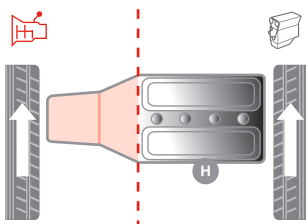

SUZUKI - Grand Vitara II 04/05 - 02/15

Engine Mount | Motorlager | Support moteurs | Supporti motore

2.0	J20A	10/05 - 02/15	MAN/AUT	H	49386480	1171060A01
2.0 All-wheel Drive	J20A	10/05 - 02/15				
2.7	H 27 A	09/05 - 12/08				
2.7 All-wheel Drive	H 27 A	04/05 - 08/08