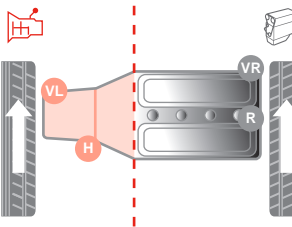

VAUXHALL - Cavalier III 08/88 - 11/95

Engine Mount | Motorlager | Support moteurs | Supporti motore

1.4 S	14 NV	09/88 - 11/95	MAN/AUT	Code: RY	VR	21652940	90473846...
1.6	16 SV	09/88 - 05/93					
1.6 i	E 16 NZ	09/88 - 11/95	MAN/AUT	✘ / P1000001 → / C 16 NZ2 / Code: RG	VR	21652922	90278346...
			MAN/AUT	✘ / C 16 NZ / Code: RY	VR	21652940	90473846...
			MAN/AUT	Code: RY	VR	21652940	90473846...
1.6 i	X 16 SZ	09/93 - 11/95	MAN/AUT	Code: RY	VR	21652940	90473846...
1.7 D	17 D, 17 DR	09/88 - 11/95	MAN/AUT		VR	21652922	90278346...
1.7 TD	17 DT (TC4EE1)	09/88 - 11/95	MAN/AUT	✘ 17 TD	R	21652167	90335498...
1.8	18 SV, C 18 NZ	09/88 - 08/95	AUT	*	VR	80000550	90278347...
			AUT	✘ / P1000001 → / P5000001 → / P7500001 →	VR	21652942	90372425...
			AUT	✘ / → NV999999 / → N1999999 / → N5999999	VR	21652922	90278346...
			MAN		VR	80000550	90278347...
1.8 i Cat	C 18 NZ	03/90 - 11/95	AUT	✘ / P1000001 → / P5000001 → / P7500001 →	VR	21652942	90372425...
			AUT	✘ / → NV999999 / → N1999999 / → N5999999	VR	21652922	90278346...
			MAN		VR	80000550	90278347...