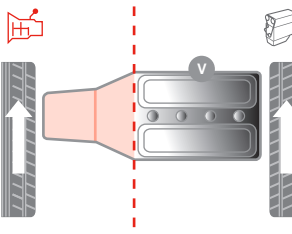

TOYOTA - Avensis I 09/97 - 02/03

Engine Mount | Motorlager | Support moteurs | Supporti motore

1.6	4A-FE	09/97 - 10/00	MAN/AUT		V	80004213	12351-02020
1.6 VVT-i	3ZZ-FE	10/00 - 02/03					
1.8	7A-FE	09/97 - 10/00					
1.8 VVT-i	1ZZ-FE	10/00 - 02/03					
2.0	3S-FE	09/97 - 10/00					
2.0 D-4D	1CD-FTV	10/99 - 02/03					
2.0 TD	2C-TE	09/97 - 02/03					
2.0 VVT-i	1AZ-FSE	10/00 - 02/03