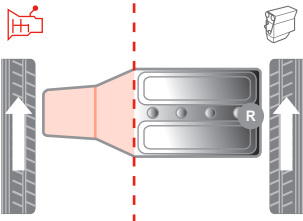

OPEL - Adam 10/12 -

Engine Mount | Motorlager | Support moteurs | Supporti motore

1.2	A 12 XEL, B 12 XEL	10/12	MAN/AUT	R	80001842	56 84 196...
1.4	A 14 XEL, B 14 XEL	10/12		R	80001842	56 84 196...