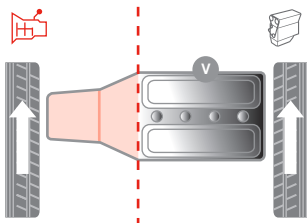

MAZDA - 323 V F 07/94 - 09/98

Engine Mount | Motorlager | Support moteurs | Supporti motore

1.5 16V	Z5-DE	07/94 - 09/98	MAN		V + U	49386483	BC1D39050A
1.8 16V	BP-ZE	08/94 - 09/98