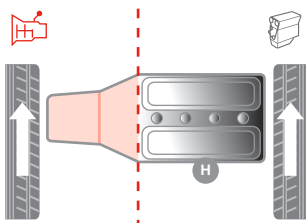

SUZUKI - Vitara 07/88 - 12/98

Engine Mount | Motorlager | Support moteurs | Supporti motore

1.6	G16A (8V), G16B	09/89 - 03/98	MAN/AUT	H	49386480	1171060A01
1.6 All-wheel Drive	G16A (8V)	07/88 - 12/98				
1.6 i 16V All-wheel Drive	G16B	07/90 - 03/98				
1.8	J18A	09/96 - 12/98				
1.8 All-wheel Drive	J18A	09/95 - 12/98