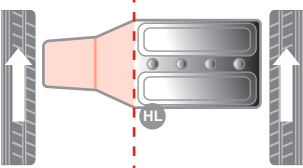

TOYOTA - Yaris I 04/99 - 09/05

49402620

NEW

Engine Mount | Motorlager | Support moteurs | Supporti motore

1.0	1SZ-FE	04/99 - 09/05	MAN/AUT	→ 01/01 → / F	HL	49402620	12372-0J010
1.0	1SZ-FE	03/03 - 09/05	MAN/AUT	F	HL	49402620	12372-0J010
1.4 D-4D	1ND-TV	10/01 - 09/05