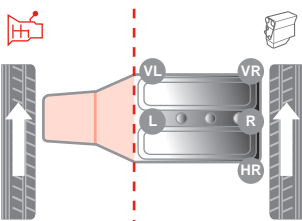

RENAULT - Grand Scénic II 04/04 - 01/09

49368509 NEW	49368511 NEW	49368545 NEW	49368547 NEW	49382884 NEW	80001047	80001329
80001873	80004586	80004808 NEW				

Engine Mount | Motorlager | Support moteurs | Supporti motore

1.5 dCi	K9K 722	04/04	MAN/AUT		VR	49368511	82 00 197 452
			MAN/AUT		VL	49368509	82 00 197 453
1.5 dCi	K9K 734	06/06 - 11/08	MAN/AUT		VR	49368511	82 00 197 452
			MAN/AUT		VL	49368509	82 00 197 453
			MAN/AUT	BM: JM16	R	49382884	82 00 902 955...
1.5 dCi	K9K 728	04/04	MAN/AUT		VR	49368511	82 00 197 452
			MAN/AUT		VL	49368509	82 00 197 453
1.5 dCi	K9K 732	05/05	MAN/AUT		VR	49368511	82 00 197 452
			MAN/AUT		VL	49368509	82 00 197 453
			MAN/AUT	BM: JM1E	R	49382884	82 00 902 955...
1.6	K4M 761, K4M 782	04/04	MAN/AUT		R	80001329	82 00 014 931
			MAN/AUT		VR	49368511	82 00 197 452
			MAN/AUT		VL	49368509	82 00 197 453
1.6	K4M 788, K4M 812	06/06	MAN/AUT		VR	49368511	82 00 197 452
1.6 Flex	K4M 766	06/06 - 11/08	MAN/AUT		VL	49368509	82 00 197 453