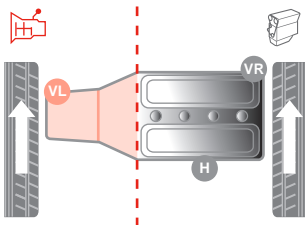

VAUXHALL - Nova 09/82 - 10/94

Engine Mount | Motorlager | Support moteurs | Supporti motore

1.0	10 S	09/82 - 03/93	MAN/AUT		VR	21652306	90135339...
1.2	12 NV	01/90 - 10/94	MAN/AUT		H	21653047	90223327...
1.2 i	12 NC, E 12 GV	01/85 - 10/89	MAN/AUT	☞ G4007670 →			
1.2 i Cat	C 12 NZ	09/89 - 03/93	MAN/AUT		VR	21652306	90135339...
			MAN/AUT		H	21653047	90223327...