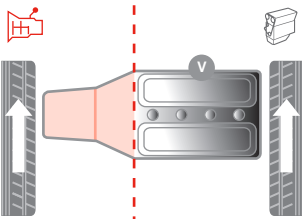

NISSAN - Almera Tino 08/00 - 02/06

Engine Mount | Motorlager | Support moteurs | Supporti motore

1.8	QG18DE	08/00 - 02/06	MAN/AUT		V	49361410	11270BU000
2.0	SR20DE	08/00 - 01/03	MAN/AUT	SR20DE	V	80001957	11270BN310
2.2 dCi	YD22DDT, YD22DDTi	08/00 - 02/06	5-MAN	YD22DDT	V	80001957	11270BN310