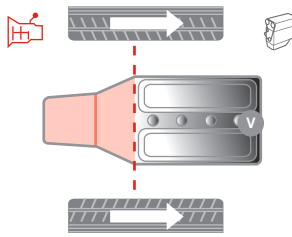

PEUGEOT - 505 / Break 09/80 - 09/95

Engine Mount | Motorlager | Support moteurs | Supporti motore

1.8	105 (XM7), 105C (XM7A)	06/81 - 10/86	MAN/AUT		V	21652811	1807 25
2.0	106 (XN1), 106E (XN1A), XN1	09/80 - 09/95					
2.3 Diesel	147 (XD2S)	04/82 - 06/86	MAN/AUT		V	80000106	1807 28
2.3 Turbo Diesel	147 (XD2S)	09/80 - 06/86					
2.5 Diesel	155 (XD3)	06/81 - 12/93					
2.5 Turbo Diesel	152A (XD3T), 152B (XD3TE), XD3T	10/83 - 12/93