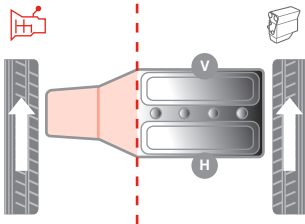

VAUXHALL - Astra GTC 10/11 -

Engine Mount | Motorlager | Support moteurs | Supporti motore

1.4	A 14 XER	10/11	MAN/AUT		H	49368437	6 84 224...
			MAN/AUT		V	49368433	6 84 215...
1.4	A 14 NEL, A 14 NET, B 14 NEL, B 14 NET	10/11					
1.6	A 16 LET	10/11			V	49368435	6 84 216...
1.6 SIDI	A 16 XHT	12/12			H	49368437	6 84 224...
1.7 CDTi	A 17 DTC, A 17 DTE, A 17 DTF, A 17 DTJ, A 17 DTS	10/11					
2.0 BiTurbo CDTi	A 20 DTR	12/12					
2.0 CDTi	A 20 DTH	10/11			H	49368437	6 84 224...
2.0 VXR	A 20 NFT, B 20 NFT	04/12