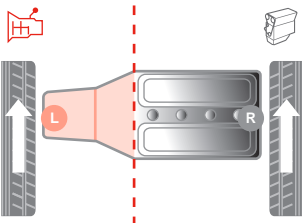

MINI - Clubman 10/07 - 06/14

Engine Mount | Motorlager | Support moteurs | Supporti motore

Cooper	N12 B16 A, N16 B16 A	10/07 - 06/14	MAN/AUT		R	49356077	22 11 6 778 645...
Cooper D	9HZ (DV6TED4), N47 C16 A, N47 C20 A	10/07 - 06/14	MAN/AUT		R	49356091	22 11 6 779 805
Cooper S	N14 B16 A, N14 B16 AB, N18 B16 A	10/07 - 06/14	MAN/AUT		R	49356079	22 11 6 782 374...
John Cooper Works	N14 B16 C, N18 B16 C	11/07 - 06/14					
One	N12 B14 A, N16 B16 A	03/09 - 06/14	MAN/AUT		R	49356077	22 11 6 778 645...
One D	N47 C16 A	03/10 - 06/14	MAN/AUT		R	49356091	22 11 6 779 805

Gearbox Mount | Getriebelager | Support boîte de vitesses | Supporti cambio

Cooper	N12 B16 A, N16 B16 A	10/07 - 06/14					
Cooper S	N14 B16 A, N14 B16 AB, N18 B16 A	10/07 - 06/14	MAN/AUT		L	80001882	22 31 6 784 357...
One	N16 B16 A	03/10 - 06/14