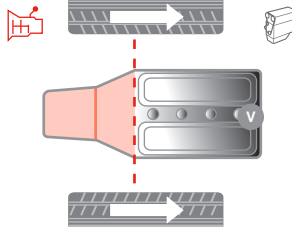

CORTECO

OE

RENAULT - 4 09/66 - 06/93

80000129

Engine Mount | Motorlager | Support moteurs | Supporti motore

0.8	800 01, 800 705, B1B 707	09/66 - 07/89	MAN/AUT	V	80000129	77 00 546 313
1.0	C1C 708	06/87 - 06/93				
1.1	688 711, 688 712, C1E 714, C1E 718, C1E 719	10/76 - 06/90