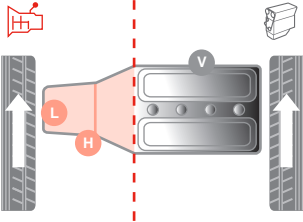

OE

FORD - Tourneo Connect 06/02 - 12/13

Engine Mount | Motorlager | Support moteurs | Supporti motore

1.8 TDCi	HCPA, HCPB, P9PA, P9PB, P9PC, P9PD, R3PA, RWPE, RWPF	06/02 - 12/13	MAN/AUT	→ 12/03	V	80001370	PM98 AB603 8KD...
1.8 TDCi /TDDi /DI	BHPA, P7PA, P7PB, R2PA	06/02 - 12/13					

Gearbox Mount | Getriebelager | Support boîte de vitesses | Supporti cambio

1.8 TDCi	HCPA, HCPB, P9PA, P9PB, P9PC, P9PD, R3PA, RWPA, RWPC, RWPD, RWPE, RWPF	06/02 - 12/13	MAN/AUT		L	80000289	98AB 7M121 NB...
			MAN/AUT		H	80001383	9T16 6P082 BB...
1.8 TDCi /TDDi /DI	BHPA, P7PA, P7PB, R2PA	06/02 - 12/13