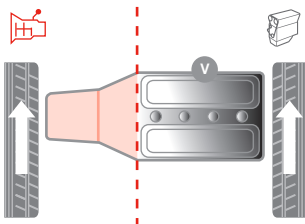

HONDA - Stream 05/01 -

Engine Mount | Motorlager | Support moteurs | Supporti motore

2.0 16V	K20A1	05/01	5-AUT	V	49386477	50840-S7C-980
---------	-------	-------	-------	---	----------	---------------

CORTECO