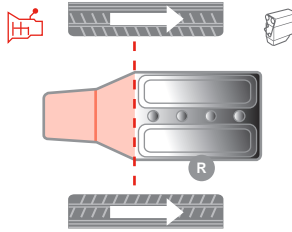

CORTECO

OE

ROLLS-ROYCE - Wraith 07/13 -

Engine Mount | Motorlager | Support moteurs | Supporti motore

V12	N74 B66 A	07/13	MAN/AUT		R	49377168	22 11 6 852 148