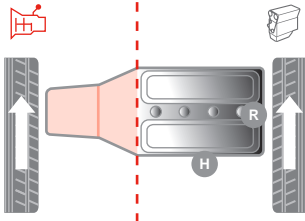

OE

NISSAN - Micra II 08/92 - 02/03

Engine Mount | Motorlager | Support moteurs | Supporti motore

1.0 i 16V	CG10DE	08/92 - 02/03	MAN/AUT		R	49361376	1121099B00
1.3 i 16V	CG13DE	08/92 - 09/00	MAN/AUT		H	49361378	1132099B11
1.4 i 16V	CGA3DE	09/00 - 02/03	MAN/AUT