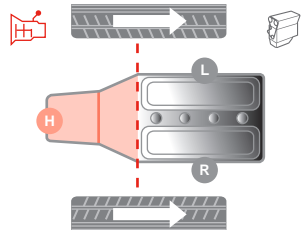

MERCEDES-BENZ - 190 (W201) 10/82 - 08/93

Engine Mount | Motorlager | Support moteurs | Supporti motore

2.0	M 102.921, M 102.924	10/82 - 05/90	MAN/AUT	* / BM: 201.023	L	601411	201 240 39 17...
			MAN/AUT	* / BM: 201.023	L	601410	201 240 38 17...
			MAN/AUT	BM: 201.023	R	601411	201 240 39 17...
D 2.0	OM 601.911	08/83 - 08/89	AUT	→ 09/88 → / BM: 201.122 / ex. Taxi / *	L + R	601410	201 240 38 17...
			AUT	ex. Taxi / * / BM: 201.122	L + R	601411	201 240 39 17...
			AUT	→ 09/88 → / * / Taxi / BM: 201.122	L + R	601411	201 240 39 17...
			AUT	→ 09/88 → / * / Taxi	L + R	601412	201 240 40 17...
			MAN	→ 09/88 → / Taxi / BM: 201.122	L + R	601411	201 240 39 17...
			MAN	→ 09/88 → / BM: 201.122 / ex. Taxi	L + R	601410	201 240 38 17...
			MAN/AUT	→ 09/88 → / * / Taxi	L + R	601412	201 240 40 17...
			MAN/AUT	→ 09/88 / A201389 → / F086256 → / ex. Taxi / * / BM: 201.122	L + R	601410	201 240 38 17...
			MAN/AUT	→ 09/88 / * / Taxi / BM: 201.122	L + R	601411	201 240 39 17...