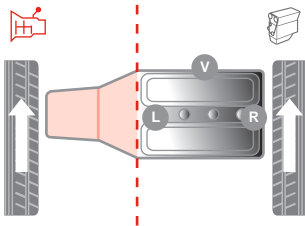

VAUXHALL - Movano II 05/10 -

Engine Mount | Motorlager | Support moteurs | Supporti motore

2.3 CDTi [RWD]	M9T 686, M9T 690, M9T 692, M9T 696, M9T 698, M9T 876	05/10	MAN/AUT		L	49361546	93168598...
			MAN/AUT		R	49361562	93168599...
2.3 CDTi [RWD]	M9T 694, M9T 696, M9T 698	05/10	MAN/AUT	☞ M9T 876	V	49368550	
			MAN/AUT		L	49361546	93168598...
			MAN/AUT		R	49361562	93168599...
2.3 CDTi [RWD]	M9T 670, M9T 690, M9T 692, M9T 870	05/10	MAN/AUT	☞ M9T 870	V	49368550	
			MAN/AUT		L	49361546	93168598...
			MAN/AUT		R	49361562	93168599...
2.3 CDTi [RWD]	M9T 686, M9T 690, M9T 692, M9T 696, M9T 698, M9T 876, M9T 898	07/10	MAN/AUT		L	49361546	93168598...
			MAN/AUT		R	49361562	93168599...
			MAN/AUT	☞ M9T 876	V	49368550	
2.3 CDTi [RWD]	M9T 694, M9T 696, M9T 698	07/10	MAN/AUT		L	49361546	93168598...
			MAN/AUT		R	49361562	93168599...
2.3 CDTi [RWD]	M9T 694, M9T 880	01/13	MAN/AUT	☞ M9T 880	V	49368550	
2.3 CDTi FWD	M9T 670, M9T 672, M9T 676, M9T 680, M9T 696, M9T 876	05/10	MAN/AUT	☞ M9T 670, M9T 672 / ☞ M9T 676, M9T 680 / ☞ M9T 876	V	49368550	
			MAN/AUT		R	49361564	93197459...
2.3 CDTi FWD	M9T 670, M9T 672, M9T 676, M9T 870	05/10	MAN/AUT	☞ M9T 670, M9T 672 / ☞ M9T 676, M9T 870	V	49368550	
			MAN/AUT		R	49361564	93197459...
			MAN/AUT	☞ M9T 670, M9T 672 / ☞ M9T 676	V	49368550	
2.3 CDTi FWD	M9T 678, M9T 680	05/10	MAN/AUT	☞ M9T 678, M9T 680	V	49368550	
			MAN/AUT		R	49361564	93197459...
2.3 CDTi FWD	M9T 870	02/12	MAN/AUT	☞ M9T 870	V	49368550	
			MAN/AUT		R	49361564	93197459...
2.3 CDTi FWD	M9T 694, M9T 880	01/13	MAN/AUT	☞ M9T 880	V	49368550	
2.3 CDTi FWD	M9T 870	05/14	MAN/AUT	☞ M9T 870	V	49368550