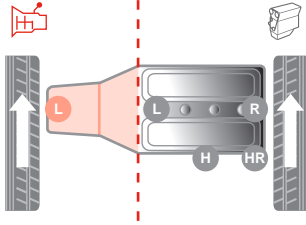

RENAULT - Kangoo 08/97 - 06/10

21652471	21652798	21652827	21652835	49361437 NEW	49361441 NEW	49361482 NEW
49368517 NEW	49368545 NEW	49368547 NEW	49368549 NEW	49382902 NEW	80000715	80000947
80001311	80001330	80001351	80001473	80001815	80001851	80001879
80004628						

Engine Mount | Motorlager | Support moteurs | Supporti motore

1.2	D7F 710, D7F 720, D7F 722, D7F 726, D7F 744, D7F 746	08/97	MAN/AUT	07/03 →	H	80001473	82 00 155 207...
			MAN/AUT		H	80000715	77 00 832 264
1.2	D7F 710, D7F 720, D7F 722, D7F 726, D7F 744, D7F 746	08/97	MAN/AUT	07/03 →	H	80001473	82 00 155 207...
			MAN/AUT	BM: KCOA / BM: KCOF / BM: KC01	H	80000715	77 00 832 264
1.2 16V	D4F 712, D4F 714, D4F 730	10/01	MAN/AUT	07/03 →	H	80001473	82 00 155 207...
			MAN/AUT	→ 07/03	H	80000715	77 00 832 264
1.2 16V	D4F 712, D4F 714, D4F 716, D4F 730	06/01	MAN/AUT	07/03 →	H	80001473	82 00 155 207...
			MAN/AUT	→ 07/03 / BM: KC05 / BM: KC0W	H	80000715	77 00 832 264
1.2 TCe 115	H5F 400	07/13	MAN/AUT		L	49368545	82 00 361 269
			MAN/AUT		R	49368547	82 00 361 270
1.4	E7J 634, E7J 635, E7J 780, K7J 700, K7J 701	08/97	MAN/AUT		HR	21652798	77 00 434 370...
			MAN/AUT		H	21652835	77 00 424 321
1.5 dCi	K9K 704	07/03	MAN/AUT	KC07 / KC1R / 03/10 →	R	49368517	82 00 410 267
1.5 dCi	K9K 700, K9K 702	04/05 - 06/10	MAN/AUT	KC07 / KC09 / KC1S / 03/10 →	R	49368517	82 00 410 267
1.5 dCi	K9K 714	06/05	MAN/AUT		R + O	80001311	82 00 267 625...
			MAN/AUT		R + U	49368517	82 00 410 267
1.5 dCi	K9K 716	10/05	MAN/AUT	FC1F / 03/10 →	R	49368517	82 00 410 267
1.5 dCi	K9K 804	02/08	MAN/AUT		L	49368545	82 00 361 269
			MAN/AUT		R	49368547	82 00 361 270
			MAN/AUT		H	49368549	82 00 427 529
1.5 dCi	K9K 808	11/12	MAN/AUT		R	49361437	82 00 674 936
			MAN/AUT		L	49368545	82 00 361 269
			MAN/AUT		R	49368547	82 00 361 270
			MAN/AUT		R	49361441	82 00 674 936...
1.5 dCi	K9K 608, K9K 802	11/12	MAN/AUT		L	49368545	82 00 361 269
			MAN/AUT		R	49368547	82 00 361 270
			MAN/AUT	0 K9K 608	R	49361482	11 21 086 07R
1.5 dCi	K9K 700, K9K 702, K9K 704	12/01	MAN/AUT		H	80001330	82 00 151 995
			MAN/AUT		R	80001311	82 00 267 625...
			MAN/AUT		R	49368517	82 00 410 267
1.5 dCi	K9K 702, K9K 710	04/03	MAN/AUT		H	80001473	82 00 155 207...
			MAN/AUT		R	80001311	82 00 267 625...
			MAN/AUT	BM: FC08	H	80001330	82 00 151 995
			MAN/AUT	FC09 / 03/10 →	R	49368517	82 00 410 267
1.5 dCi	K9K 714	06/05	MAN/AUT	FC1E / 03/10 →	R	49368517	82 00 410 267
1.5 dCi	K9K 718	06/05	MAN/AUT	FC1G / 03/10 →	R	49368517	82 00 410 267
1.5 dCi	K9K 704	12/02	MAN/AUT	FC07 / FC08 / FC1R / 03/10 →	R	49368517	82 00 410 267
1.5 dCi	K9K 700, K9K 704	12/01	MAN/AUT		H	80001330	82 00 151 995
			MAN/AUT		R	80001311	82 00 267 625...
			MAN/AUT		R	49368517	82 00 410 267
1.5 dCi	K9K 702, K9K 710	07/02	MAN/AUT		R	80001311	82 00 267 625...
			MAN/AUT	07/03 →	H	80001473	82 00 155 207...
			MAN/AUT	KC09 / 03/10 →	R	49368517	82 00 410 267
			MAN/AUT	BM: KC08	H	80001330	82 00 151 995
1.5 dCi	K9K 714, K9K 800, K9K 840	02/08	MAN/AUT		R	49361437	82 00 674 936
			MAN/AUT		L	49368545	82 00 361 269
			MAN/AUT	KW0A / RHD / 1210	R	49368547	82 00 361 270
			MAN/AUT		R	49361441	82 00 674 936...