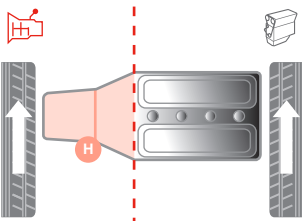

MAZDA - 121 III 03/96 - 04/03

Gearbox Mount | Getriebelager | Support boîte de vitesses | Supporti cambio

1.25	DHF, DHG	03/96 - 04/03	MAN/AUT		H	80001379	1091542
1.3	J4R, J4T, JJK, JJM	03/96 - 04/03					