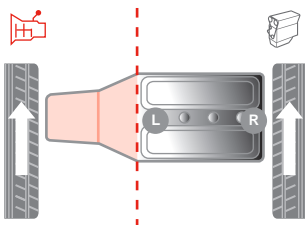

HYUNDAI - i30 10/07 - 11/11

Engine Mount | Motorlager | Support moteurs | Supporti motore

1.4	G4FA	10/07 - 11/11	MAN/AUT	OE Nr: 218302H010	L	49359093	218302H010
1.6	G4FC	10/07 - 11/11	MAN/AUT		R	49359173	218102H000