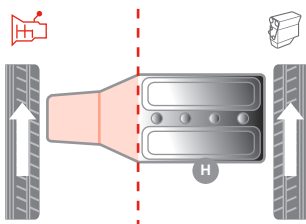

SUZUKI - Vitara Cabrio 07/88 - 03/99

Engine Mount | Motorlager | Support moteurs | Supporti motore

1.6	G16A (8V)	07/88 - 01/95	MAN/AUT	H	49386480	1171060A01
1.6 i 16V	G16B	07/90 - 03/99