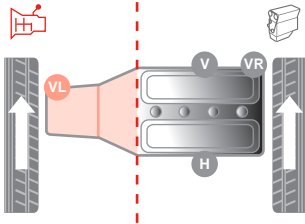

OE

VAUXHALL - Corsa III 08/00 - 10/06

Engine Mount | Motorlager | Support moteurs | Supporti motore

1.0 12V	Z 10 XE, Z 10 XEP	09/00 - 10/06	MAN/AUT	🚗 34184448 → / 🚗 36077505 → / 🚗 33 →	H	49368503	8 46 082...
1.3 CDTI 16V	Z 13 DT	08/00 - 09/06	MAN/AUT		VR	80004640	9227880...
			MAN/AUT		V	80001347	6 84 238...
			MAN/AUT		H + O	49378715	8 46 034...
1.3 CDTI 16V	Z 13 DTJ	09/05 - 09/06	MAN/AUT		H + O	49378715	8 46 034...
1.4 16V	Z 14 XE	09/00 - 10/06	MAN		V	80001347	6 84 238...
1.7 CDTI 16V	Z 17 DTH	08/00 - 09/06	MAN/AUT		H	49368470	56 84 947...
1.7 DI 16V	Y 17 DTL	08/00 - 09/06	MAN/AUT		V	80001347	6 84 238...
1.7 DTI 16V	Y 17 DT	08/00 - 09/06	MAN/AUT		H	49368470	56 84 947...
1.8 16V	Z 18 XE	08/00 - 09/06	MAN/AUT		V	80001347	6 84 238...

Gearbox Mount | Getriebelager | Support boîte de vitesses | Supporti cambio

1.0 12V	Z 10 XE, Z 10 XEP	09/00 - 10/06	MAN/AUT	FE	VL	80001348	6 84 188...
1.2 16V	Z 12 XE	09/00 - 10/06