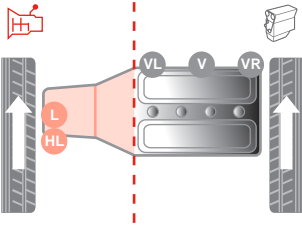

OE

PEUGEOT - Boxer II 03/02 -

Engine Mount | Motorlager | Support moteurs | Supporti motore

2.0 HDi	RHV (DW10TD), RHV (DW10UTD)	04/02	MAN/AUT	DW10TD	VR	80001334	1839 A6
			MAN/AUT	DW10TD / 09079 →	VL	80000193	1846 65
2.2 HDi	4HY (DW12UTED)	04/02	MAN/AUT	DW12TED	VR	80001334	1839 A6
			MAN/AUT	DW12TED / 09079 →	VL	80000193	1846 65
2.8 HDi	8140.43N, 8140.43S (F28DTCR)	03/02	MAN/AUT		O + V	80001368	1802 56
2.8 HDi 4x4	8140.43S (F28DTCR)	04/02					

Gearbox Mount | Getriebelager | Support boîte de vitesses | Supporti cambio

2.0 HDi	RHV (DW10TD), RHV (DW10UTD)	04/02	MAN/AUT	DW10TD	L	80001317	1807 T1
			MAN/AUT	DW10TD	HL	21653138	1846 66
2.2 HDi	4HY (DW12UTED)	04/02	MAN/AUT	DW12TED	HL	21653138	1846 66
2.8 HDi	8140.43N, 8140.43S (F28DTCR)	04/02	MAN/AUT		L	80001820	1807 S7
2.8 HDi 4x4	8140.43S (F28DTCR)	04/02