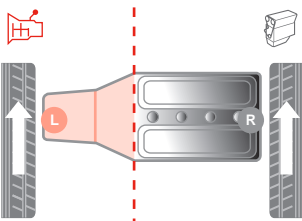

FORD - Mondeo IV / Turnier 03/07 - 01/15

Engine Mount | Motorlager | Support moteurs | Supporti motore

2.0	AOBA, AOBC, TBBA	03/07 - 01/15	MAN/AUT				
2.0 Flexifuel	TBBA, TBBA	03/09 - 01/15			R	80004589	6G91 6F012 CF...
2.0 LPG	TBBA	07/09 - 01/15					
2.0 TDCi	AZBA, AZBC, KLBA, LPBA, QXBA, QXBB, TXBA, TXBB, TYBA, UFBA, UFBB, UKBA, UKBB	03/07 - 01/15	MAN/AUT	→ 04/11	R	80004575	6G91 6F012 EE...
			MAN/AUT				
2.2 TDCi	KNBA	07/10 - 01/15	6-MAN		R	80004654	8G91 6F012 AB...

Gearbox Mount | Getriebelager | Support boîte de vitesses | Supporti cambio

1.6 EcoBoost	JTBA, JTBB	11/10 - 01/15	MAN/AUT		L + O	49387371	6G91 7M121 AC...
1.6 Ti	KGBA, PNBA, RHBA	03/07 - 01/15