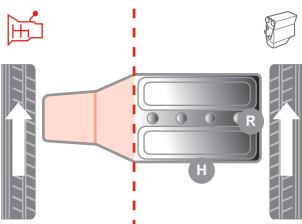

MINI - (R50,R53) 06/01 - 09/06

Engine Mount | Motorlager | Support moteurs | Supporti motore

Cooper	W10 B16 A	06/01 - 09/06	MAN/AUT		R	80001853	22 11 6 778 610...
Cooper S	W11 B16 A	03/02 - 09/06	MAN/AUT		H	49368382	22 11 6 756 406
One	W10 B16 A	06/01 - 09/06					
One D	1ND	06/03 - 09/06	MAN/AUT		H	49368382	22 11 6 756 406