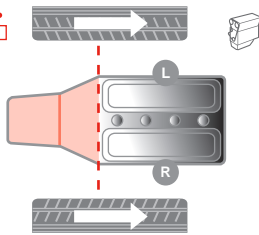

AUDI - Q7 (4M) 08/15 -

49387385

49387387

NEW

NEW

Engine Mount | Motorlager | Support moteurs | Supporti motore

2.0 TFSI quattro	CYRB	08/15	MAN/AUT		R	49387387	8W0 199 372 G
			MAN/AUT		L	49387385	8W0 199 371 AB