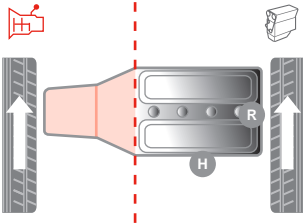

CORTECO

OE

HONDA - Civic VIII 09/05 -

Engine Mount | Motorlager | Support moteurs | Supporti motore

1.6	R16A1	09/05	5-AUT	4	R	49388354	50880 SNA A81
1.8	R18A1, R18A2	09/05 - 02/12	5-AUT	4	H	49388355	50890 SNA A81
1.8 EXS Flex	R18A1	11/06