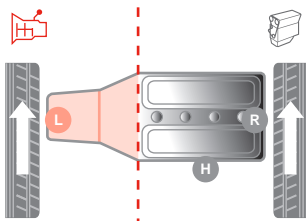

PEUGEOT - 309 II 07/89 - 12/93

Engine Mount | Motorlager | Support moteurs | Supporti motore

1.1	H1B (TU1)	09/89 - 10/93	MAN/AUT		H	49368206	1806 08