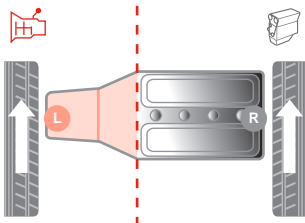

PEUGEOT - 308 II 09/13 -

Engine Mount | Motorlager | Support moteurs | Supporti motore

1.2 VTi 72	HMZ (EB2F)	09/13	MAN/AUT		R + O	49382886	9676780580...

Gearbox Mount | Getriebelager | Support boîte de vitesses | Supporti cambio

1.2 VTi 72	HMZ (EB2F)	09/13	MAN/AUT		L + O	49402606	1813 L2