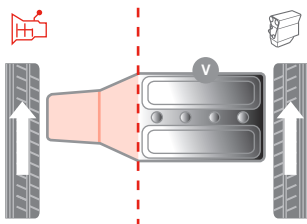

MAZDA - 323 V S 09/92 - 08/00

Engine Mount | Motorlager | Support moteurs | Supporti motore

1.3 16V	B3 (16V)	08/94 - 09/98	MAN		V + U	49386483	BC1D39050A
1.5		09/94 - 12/98					
1.5 16V	Z5-DE	08/94 - 09/98					
1.8	BP21	09/92 - 08/00					
1.8 16V	BP-ZE	08/94 - 09/98