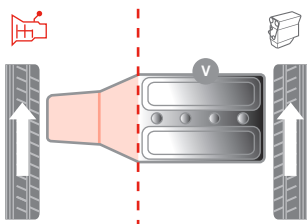

MAZDA - 323 V P 10/96 - 09/98

Engine Mount | Motorlager | Support moteurs | Supporti motore

1.3 16V	B3 (16V)	10/96 - 09/98	MAN		V + U	49386483	BC1D39050A
1.5 16V	Z5-DE	10/96 - 09/98