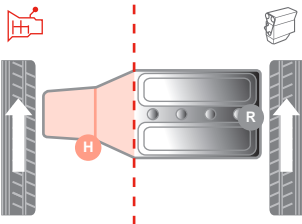

MINI - Paceman 03/12 - 09/16

Engine Mount | Motorlager | Support moteurs | Supporti motore

Cooper	N16 B16 A	04/12 - 09/16	MAN/AUT		R	49356077	22 11 6 778 645...
Cooper ALL4	N18 B16 A	11/12 - 09/16	MAN/AUT		R	49356079	22 11 6 782 374...
Cooper ALL4	N16 B16 A	02/13 - 09/16	MAN/AUT		R	49356077	22 11 6 778 645...
Cooper D	N47 C16 A	04/12 - 09/16	MAN/AUT		R	49356091	22 11 6 779 805
Cooper D ALL4	N47 C20 A	03/12 - 09/16	MAN/AUT		R	49356079	22 11 6 782 374...
Cooper D ALL4	N47 C16 A	04/12 - 09/16	MAN/AUT		R	49356091	22 11 6 779 805
Cooper S	N18 B16 A	04/12 - 09/16	MAN/AUT		R	49356079	22 11 6 782 374...
Cooper S ALL4	N18 B16 A	03/12 - 09/16					
John Cooper Works	N18 B16 C	09/12 - 09/16					

Gearbox Mount | Getriebelager | Support boîte de vitesses | Supporti cambio

Cooper	N16 B16 A	04/12 - 09/16	MAN/AUT		H	80004984	
Cooper D	N47 C16 A	04/12 - 09/16					
Cooper D ALL4	N47 C16 A	04/12 - 09/16					
Cooper S	N18 B16 A	04/12 - 09/16	MAN/AUT		H	80004984	
Cooper S ALL4	N18 B16 A	03/12 - 09/16	MAN/AUT		H	80004986	
Cooper SD	N47 C20 A	03/12 - 09/16	MAN/AUT		H	80004984	
Cooper SD ALL4	N47 C20 A	04/12 - 09/16	MAN/AUT		H	80004986