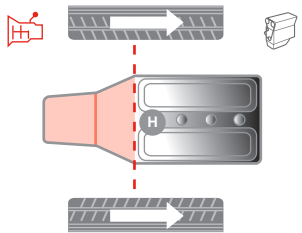

VW - Crafter 04/06 - 12/16

Engine Mount | Motorlager | Support moteurs | Supporti motore

2.0 TDI	CKTB, CKTC, CKUB, CKUC, CSLA, CSLB, CSNA	05/11 - 12/16	MAN/AUT		H	49368677	2E0 199 379
2.0 TDI 4motion	CKUB, CSNA	11/11 - 12/16					
2.5 TDI	BJJ, BJK, BJL, BJM, CEBA, CEBB, CECA, CECB	04/06 - 05/13