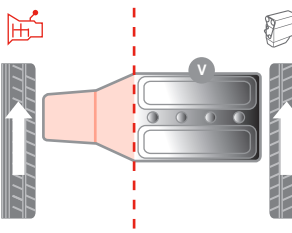

TOYOTA - Avensis I Liftback 09/97 - 02/03

Engine Mount | Motorlager | Support moteurs | Supporti motore

1.6	3ZZ-FE, 4A-FE	09/97 - 02/03	MAN/AUT		V	80004213	12351-02020
1.8	1ZZ-FE, 7A-FE	09/97 - 02/03					
2.0	1AZ-FSE, 3S-FE	09/97 - 02/03					
2.0 D	1CD-FTV	09/02 - 02/03					
2.0 D-4D	1CD-FTV	10/99 - 02/03