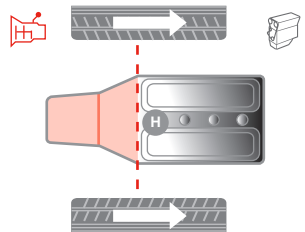

MITSUBISHI - Pajero I 10/84 - 12/91

Engine Mount | Motorlager | Support moteurs | Supporti motore

2.3 D	4D55	10/84 - 09/86	MAN/AUT		H	49368400	MB007023
2.5 TD	4D56 T	11/89 - 12/91	MAN/AUT		H	49368400	MB007023
2.5 TD 4WD	4D56 T	10/86 - 05/91	MAN/AUT	BM: L044C / → 10/88	H	49368400	MB007023
			MAN/AUT	BM: L049C / → 11/89 → → 10/88	-	49368400	MB007023