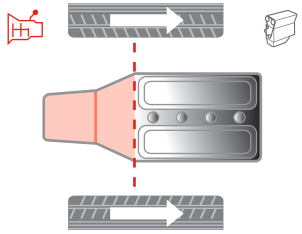

JEEP - Grand Cherokee I 10/95 - 04/99

Engine Mount | Motorlager | Support moteurs | Supporti motore

2.5 TD 4x4	M51, M52	10/95 - 04/99	MAN/AUT	-	601841	530 545 19 C...