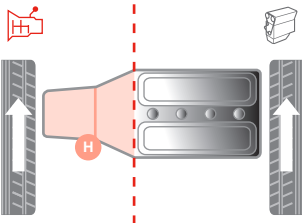

FORD - Mondeo II / Turnier 08/96 - 09/00

Gearbox Mount | Getriebelager | Support boîte de vitesses | Supporti cambio

1.6 i	L1J	08/96 - 09/00	MAN/AUT		H	80000465	98BB 6P082 AA...
1.8 i	RKB, RKF, RKH, RKJ, RKK	08/96 - 09/00					
2.0 i	NGA, NGB, NGC, NGD	08/96 - 09/00					
2.5 24V	LCBD, SEA, SEB, SEC	08/96 - 09/00					
2.5 ST 200	SGA	05/99 - 09/00