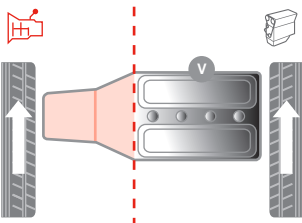

NISSAN - Kubistar 08/03 - 10/09

Engine Mount | Motorlager | Support moteurs | Supporti motore

1.2	D7F 764	08/03 - 10/09	MAN/AUT		V	49380569	1127000QAA
1.2 16V	D4F 712	04/06 - 10/09	MAN/AUT