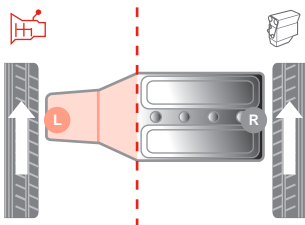

VW - Tiguan I 09/07 -

49356071

NEW

49388309

NEW

80004411

80004477

Engine Mount | Motorlager | Support moteurs | Supporti motore

1.4 TSI	BWK, CAVA, CTHA	05/08	MAN/AUT		O	49388309	1K0 199 868 Q...
			MAN/AUT	→ 10/10	R	80004477	5N0 199 262 D
1.4 TSI	CAVD, CAXA, CTHD, CZDA, CZDB	08/10	MAN/AUT		O	49388309	1K0 199 868 Q...
1.4 TSI 4motion	BWK, CAVA, CTHA	09/07	MAN/AUT		O	49388309	1K0 199 868 Q...
			MAN/AUT	→ 10/10	R	80004477	5N0 199 262 D
1.4 TSI 4motion	CAVD, CTHD	05/11					
2.0 TDI	CBAB, CFFB, CFFD, CUVC	03/08					
2.0 TDI 4motion	CBAA, CBAB, CBBA, CBBB, CFFA, CFFB, CFFD, CFFG, CFFH, CFFJ, CFFK, CFFL, CFFM, CFFN, CFFO, CFFP, CFFQ, CFFR, CFFS, CFFT, CFFU, CFFV, CFFW, CFFX, CFFY, CFFZ, CFFA, CFFB, CFFC, CFFD, CFFE, CFFG, CFFH, CFFI, CFFJ, CFFK, CFFL, CFFM, CFFN, CFFO, CFFP, CFFQ, CFFR, CFFS, CFFT, CFFU, CFFV, CFFW, CFFX, CFFY, CFFZ, CFFA, CFFB, CFFC, CFFD, CFFE, CFFG, CFFH, CFFI, CFFJ, CFFK, CFFL, CFFM, CFFN, CFFO, CFFP, CFFQ, CFFR, CFFS, CFFT, CFFU, CFFV, CFFW, CFFX, CFFY, CFFZ	09/07	MAN/AUT		O	49388309	1K0 199 868 Q...
2.0 TFSI	CAWB, CCTA, CCZA	11/07					
2.0 TFSI 4motion	CAWA, CAWB, CCTA, CCZA, CCZC	09/07					
2.0 TSI 4motion	CCZB, CCZD	05/11