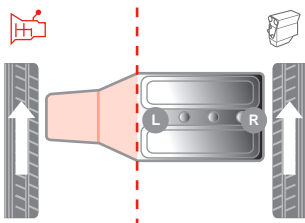

LAND ROVER - Discovery IV 09/09 -

Engine Mount | Motorlager | Support moteurs | Supporti motore

5.0 4x4	508PN	09/09	MAN/AUT		L + R	49366949	KKB500770
5.0 V8 4x4	508PN	09/09