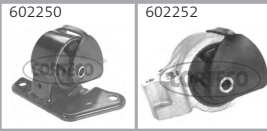

OE

MITSUBISHI - Carisma 07/95 - 06/06

Gearbox Mount | Getriebelager | Support boîte de vitesses | Supporti cambio

1.6	4G92 (SOHC 16V)	07/95 - 06/06	MAN/AUT	→ 05/99	L	602250	MR 131 004...
			MAN/AUT	→ 05/99	L	602252	NW 101 242...
1.6	4G92 (SOHC 16V)	05/97 - 06/06	MAN/AUT		L	602250	NW 100 190...
1.8	4G93 (SOHC 16V)	07/95 - 09/97	MAN/AUT		L	602252	NW 101 242...
1.8 16V GDI	4G93 (GDI)	09/97 - 06/06	MAN/AUT		L	602250	NW 100 190...
			MAN/AUT	→ 05/99	L	602252	NW 101 242...
1.8 MSX - 16V	4G93 (DOHC 16V)	07/95 - 07/97	MAN/AUT		L	602250	NW 100 190...
			MAN/AUT		L	602252	NW 101 242...