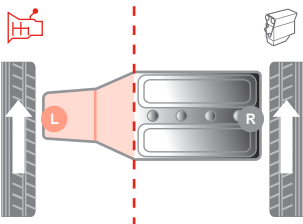

FORD - B-Max 10/12 -

Engine Mount | Motorlager | Support moteurs | Supporti motore

1.5 TDCi	UGJC	10/12	MAN/AUT		R	49394527	8V51 6F012 BJ...
1.6 TDCi	T3JB	10/12					
1.6 Ti	IQJA	10/12	MAN/AUT		R	49382904	8V51 6F012 AJ...

Gearbox Mount | Getriebelager | Support boîte de vitesses | Supporti cambio

1.0 EcoBoost	M1JA, M1JE, SFJA, SFJB, SFJC, SFJD	10/12	MAN/AUT	GFT DPS6 / → 11/13	L + O	49382906	8V51 7M121 AE...
			MAN/AUT	GFT DPS6 / → 11/13 →	L + O	49382917	C1B1 7M121 BA...
			MAN/AUT	B5 / IB5	L + O	49382917	C1B1 7M121 BA...