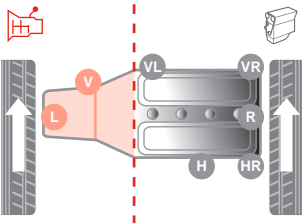

RENAULT - Scénic I 10/96 - 09/03

Engine Mount | Motorlager | Support moteurs | Supporti motore

1.4 16V	K4J 714, K4J 750	09/99 - 08/03	MAN/AUT	SW+	Vehicle Front	49382902	82 00 133 550
			MAN/AUT		R	80000973	82 00 277 791...
			MAN/AUT	BM: JA0D / → 11/99	H	80000715	77 00 832 264
			MAN/AUT		H	80000295	82 00 148 388...
1.4 i	E7J 764	01/97 - 09/99	AUT		VL	21652469	77 00 801 543...
			MAN		VL	21652469	77 00 801 543...
			MAN/AUT		R	21652465	77 00 785 949
			MAN/AUT		H	21652470	77 00 804 163...
1.6	K4M 700, K4M 706	09/99 - 09/03	AUT		H	80000715	77 00 832 264
			MAN/AUT		Vehicle Front	49382902	82 00 133 550
1.6	K4M 708, K4M 709	03/01 - 08/03	MAN/AUT		R	80000973	82 00 277 791...
			MAN/AUT		Vehicle Front	49382902	82 00 133 550
1.6	K4M 700, K4M 701, K4M 708	06/01 - 09/03	MAN/AUT	SW+	Vehicle Front	49382902	82 00 133 550
			AUT	BM: JA0B / BM: JA11	H	80000715	77 00 832 264
			MAN/AUT		Vehicle Front	49382902	82 00 133 550
			MAN/AUT		R	80000973	82 00 277 791...
1.6 16V	K4M 704, K4M 712	09/99 - 04/01	MAN/AUT	→ 11/99	H	80000715	77 00 832 264
			MAN/AUT	SW+	Vehicle Front	49382902	82 00 133 550
1.6 e	K7M 702, K7M 703	10/96 - 10/99	MAN		VL	21652469	77 00 801 543...
			MAN/AUT		R	21652465	77 00 785 949
1.6 i	K7M 720	01/97 - 09/99	MAN/AUT		H	21652470	77 00 804 163...
			MAN/AUT		VL	21652469	77 00 801 543...
1.9 D	F8Q 790	03/97 - 09/99	MAN/AUT	→ 06/99 → / BM: FA0J / BM: JA0J	VR	21652472	77 00 832 256
			MAN/AUT	→ 06/99 → / BM: FA0J / BM: JA0J	H	21652470	77 00 804 163...
1.9 dCi	F9Q 732, F9Q 733	09/99 - 08/03	AUT		HR	80001339	82 00 399 539...
			MAN		H	80000295	82 00 148 388...
1.9 dCi RX4	F9Q 740	11/00 - 08/03	MAN/AUT	BM: JA05	R	80001199	82 00 267 624...
			MAN/AUT		R	80001199	82 00 267 624...
1.9 dT	F8Q 784, F8Q 786	01/97 - 09/99	MAN/AUT		VR	21652472	77 00 832 256
			MAN/AUT		H	21652470	77 00 804 163...