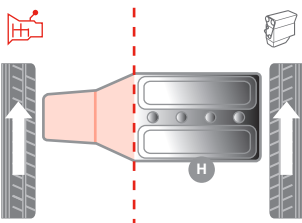

NISSAN - Primera II 09/96 - 07/02

Engine Mount | Motorlager | Support moteurs | Supporti motore

1.6 16V	GA16DE	09/96 - 07/02	MAN/AUT		H	49361374	113202F020
2.0 TD	CD20T	09/96 - 07/02